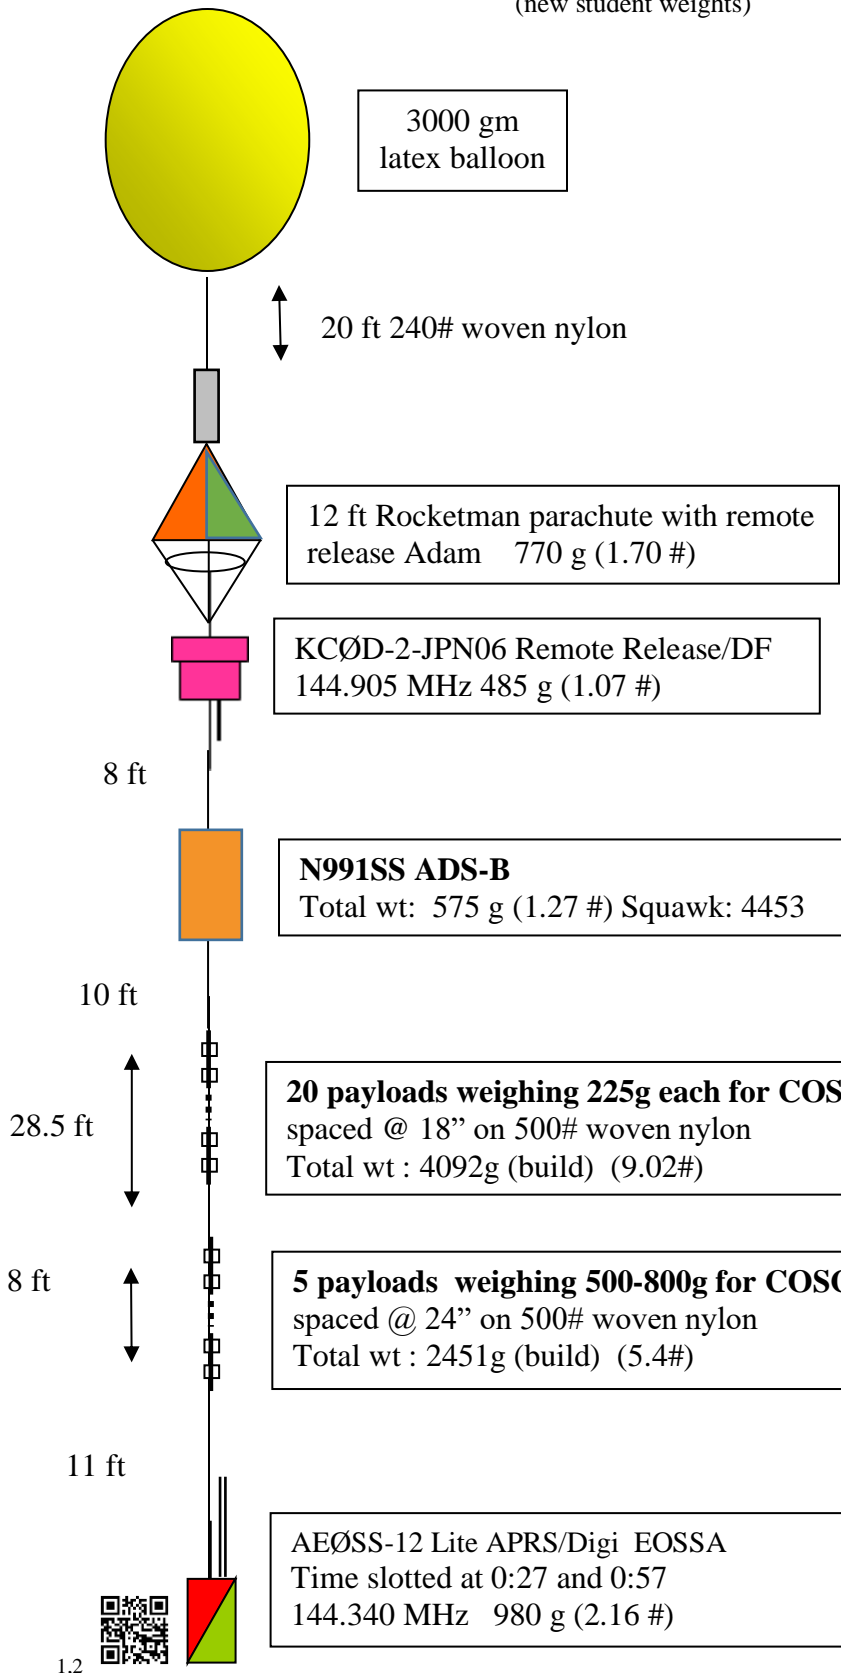

Payload Plan

EOSS-350 Heavy 0700 MDT, 11 NOV 2023

Rev C

Deer Trail, CO

(new student weights)

Item	Weight pounds	Weight kg
Student Experiments	13.95	6.328
EOSS Payloads	6.20	2.811
Parachute	1.70	0.770
Neck load	21.85	9.909
Balloon	6.61	3.000
Gross Weight	28.46	12.909
Gross Lift Factor	1.20	1.20
Neck Lift	27.54	12.489
H2 fill; scf (approx)	461	
Burst Altitude; kft km	103.3	31.5
Manual Release Altitude kft	101.3	

www.wxqa.com/sss/balon1.cgi
 KCØD-2 / EOSS-350

www.wxqa.com/sss/balon1.cgi
 AEØSS-12 / EOSS-350

¹ <http://www.aprs.fi/ae0ss-12> (that is a zero)

² <https://track.eoss.org>