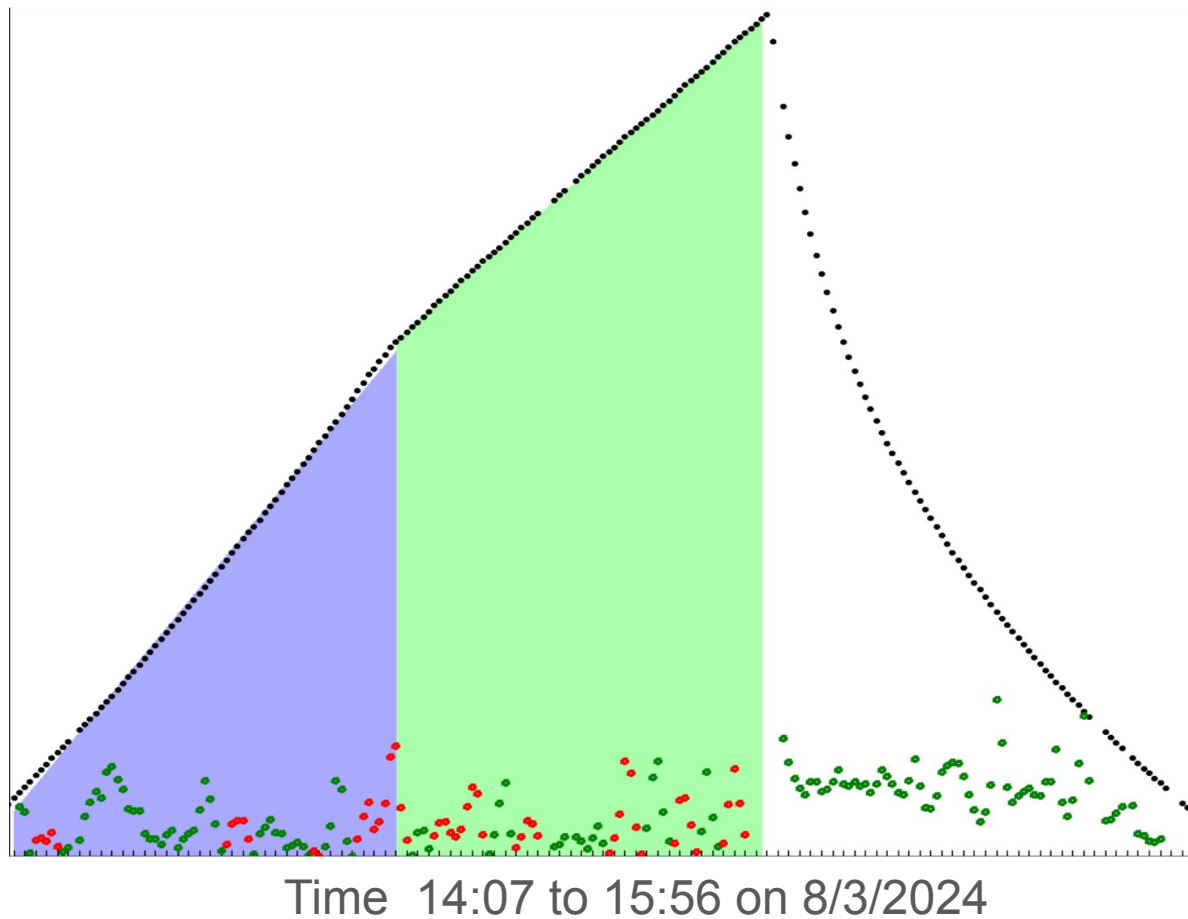

# EOSS 361 @ GPSL 2024

Track @

<https://balloon.gladstonefamily.net/map/264846>

Two vertical analysis cases  
5 & 3 minute averaging

# KC0D-2 altitude vs time for 5 minute (10 packet) averaging

Time 14:07 to 15:56 on 8/3/2024

# 264846\_10 Altitude v AscentRate

264846\_10 Ascent Rate vs Altitude (86.4 rms difference)

KC0D-2 altitude vs time for 3 minute (6 packet) averaging

264846\_6 Altitude v Ascent Rate

264846\_6 Ascent Rate vs Altitude (77.8 rms difference)