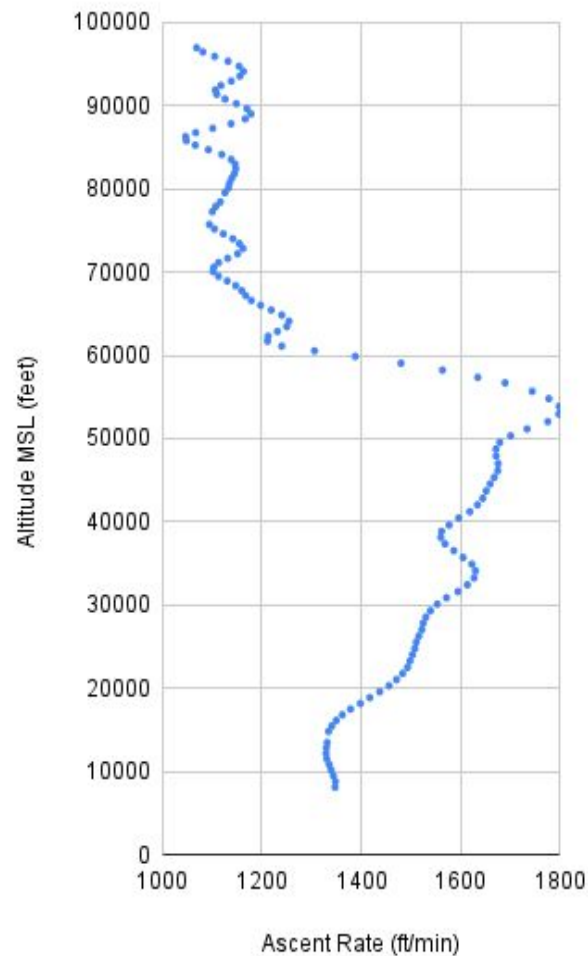

# EOSS 361 @ GPSL 2024

Track @

<https://balloon.gladstonefamily.net/map/264846>

Two vertical analysis cases  
5 & 3 minute averaging

# KC0D-2 altitude vs time for 5 minute (10 packet) averaging

Time 14:07 to 15:56 on 8/3/2024

# 264846\_10 Altitude v AscentRate

264846\_10 Ascent Rate vs Altitude (86.4 rms difference)

KC0D-2 altitude vs time for 3 minute (6 packet) averaging

264846\_6 Altitude v Ascent Rate

264846\_6 Ascent Rate vs Altitude (77.8 rms difference)