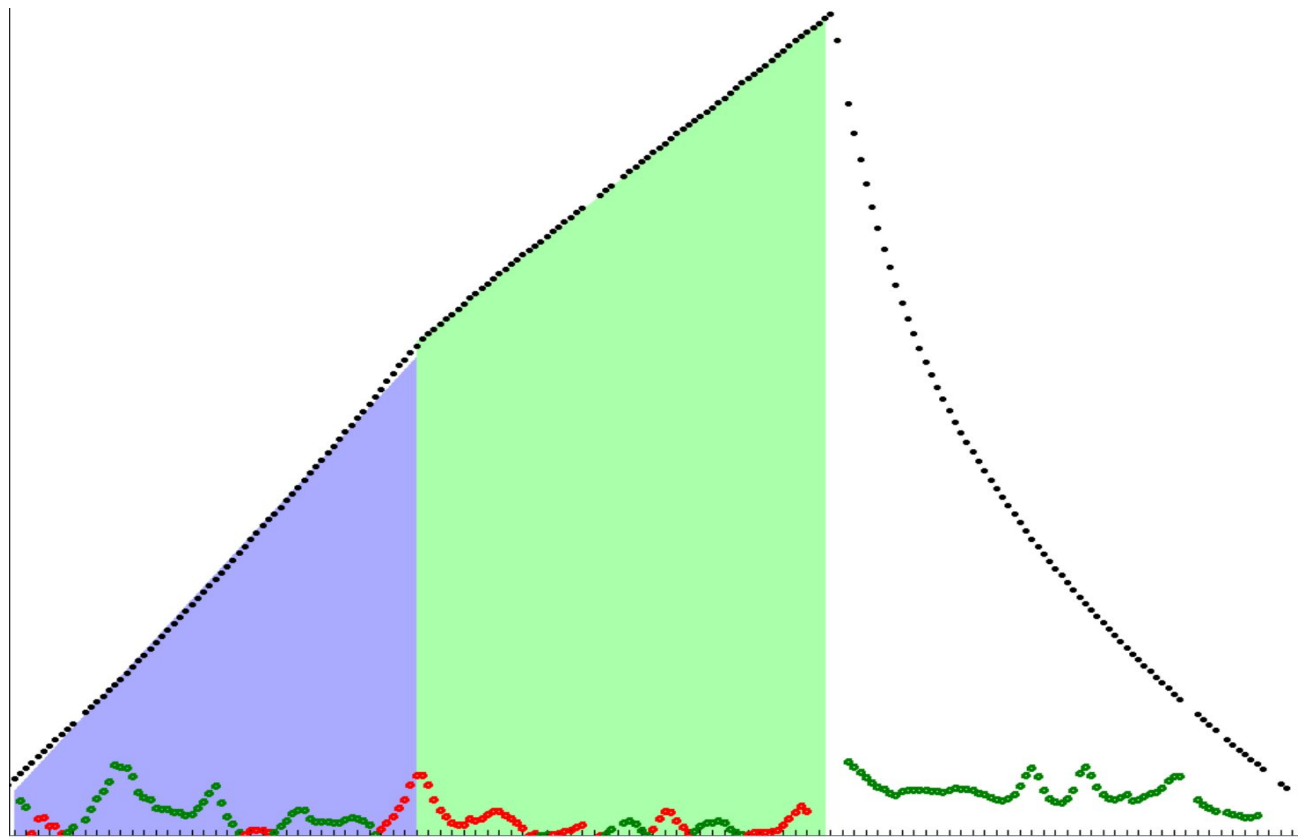

# EOSS 361 @ GPSL 2024

Track @

<https://balloon.gladstonefamily.net/map/264846>

Two vertical analysis cases  
5 & 3 minute averaging

# KC0D-2 altitude vs time for 5 minute (10 packet) averaging

Time 14:07 to 15:56 on 8/3/2024