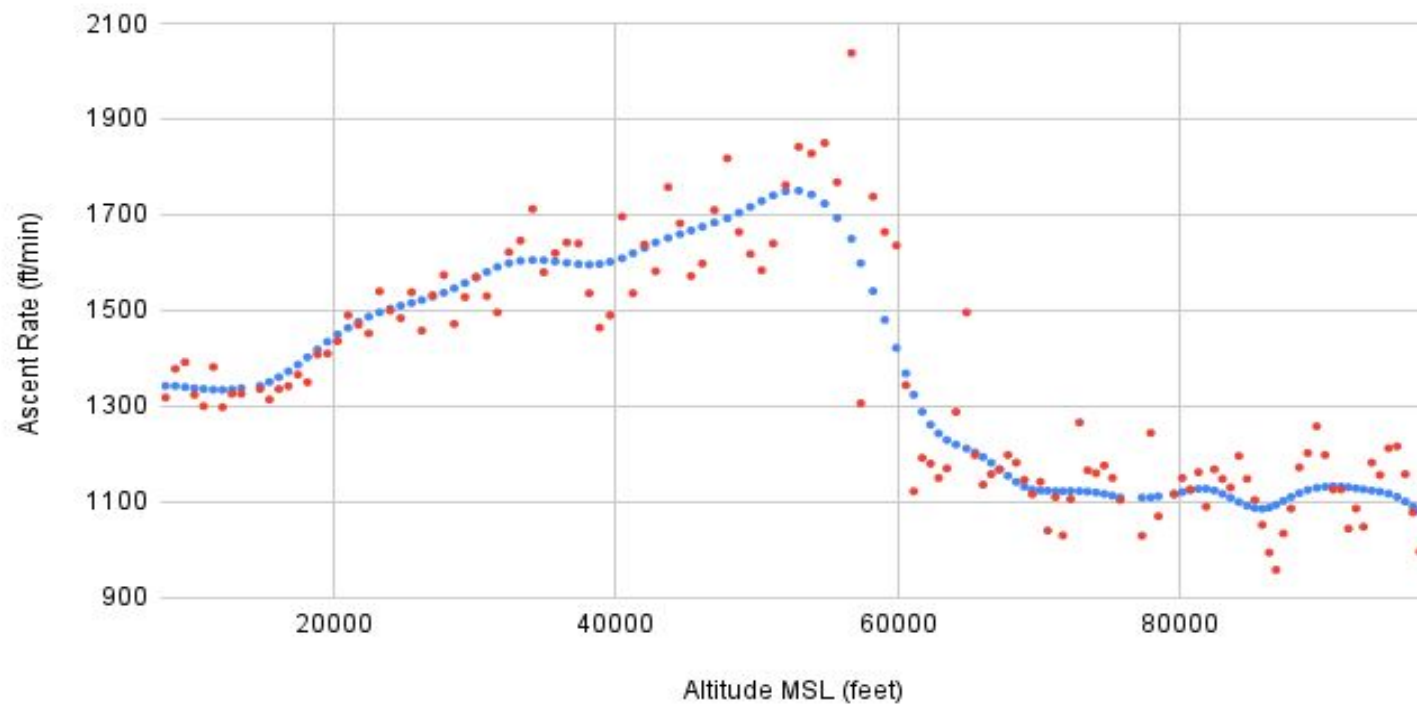

# EOSS 361 @ GPSL 2024

Track @

<https://balloon.gladstonefamily.net/map/264846>

Two vertical analysis cases  
5 & 3 minute averaging

# KC0D-2 altitude vs time for 5 minute (10 packet) averaging

Time 14:07 to 15:56 on 8/3/2024

# 264846\_10 Altitude v AscentRate

264846\_10 Ascent Rate vs Altitude (86.4 rms difference)

KC0D-2 altitude vs time for 3 minute (6 packet) averaging

264846\_6 Altitude v Ascent Rate

264846\_6 Ascent Rate vs Altitude (77.8 rms difference)