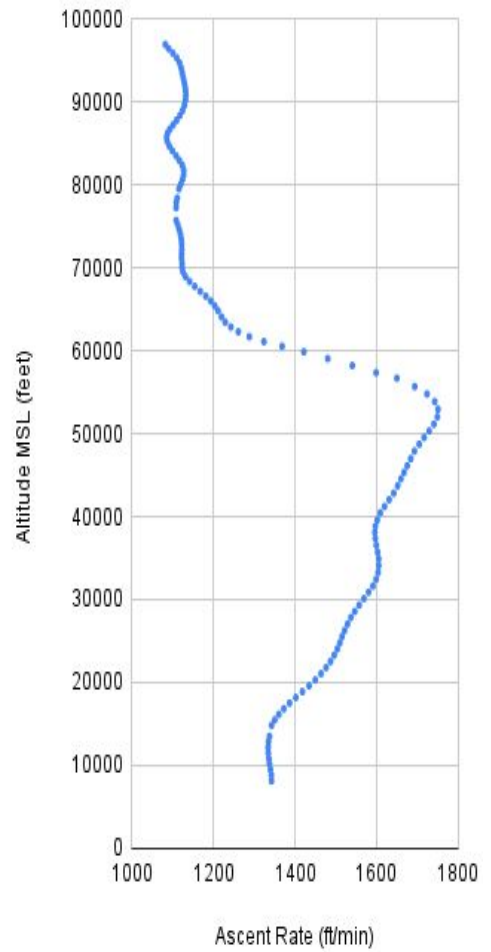

# EOSS 361 @ GPSL 2024

Track @

<https://balloon.gladstonefamily.net/map/264846>

Two vertical analysis cases  
5 & 3 minute averaging

# KC0D-2 altitude vs time for 5 minute (10 packet) averaging

Time 14:07 to 15:56 on 8/3/2024

# 264846\_10 Altitude v AscentRate

264846\_10 Ascent Rate vs Altitude (86.4 rms difference)

KC0D-2 altitude vs time for 3 minute (6 packet) averaging

264846\_6 Altitude v Ascent Rate

264846\_6 Ascent Rate vs Altitude (77.8 rms difference)