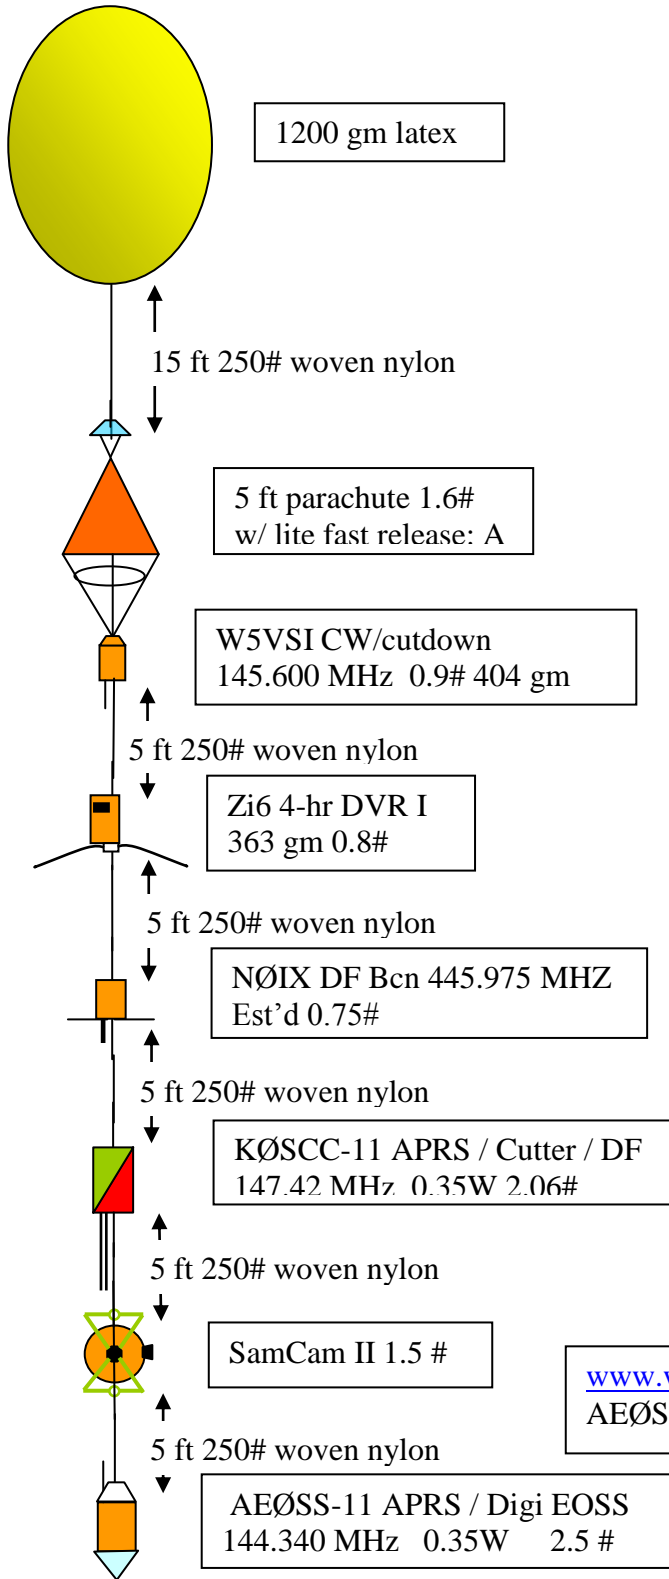

# Payload Plan

**EOSS-160**

**12/13 Mar 2011 @ 0710**

Rev A – new flight # & APRS bcn 88 K ft burst

Item	Weight, lb	Weight, gm
Student Payloads	0.0	0
EOSS Payloads	8.51	3,863
Parachute and cutter	1.6	726
Neck load	10.1	4,585
Balloon	2.643	1,200
Gross wt	12.7	5,765
Gross lift factor	1.25	1.25
Neck lift	13.2	5,992
LiftWin He fill volume, scf	237	
LiftWin Burst Alt, MSL	88 Kft	