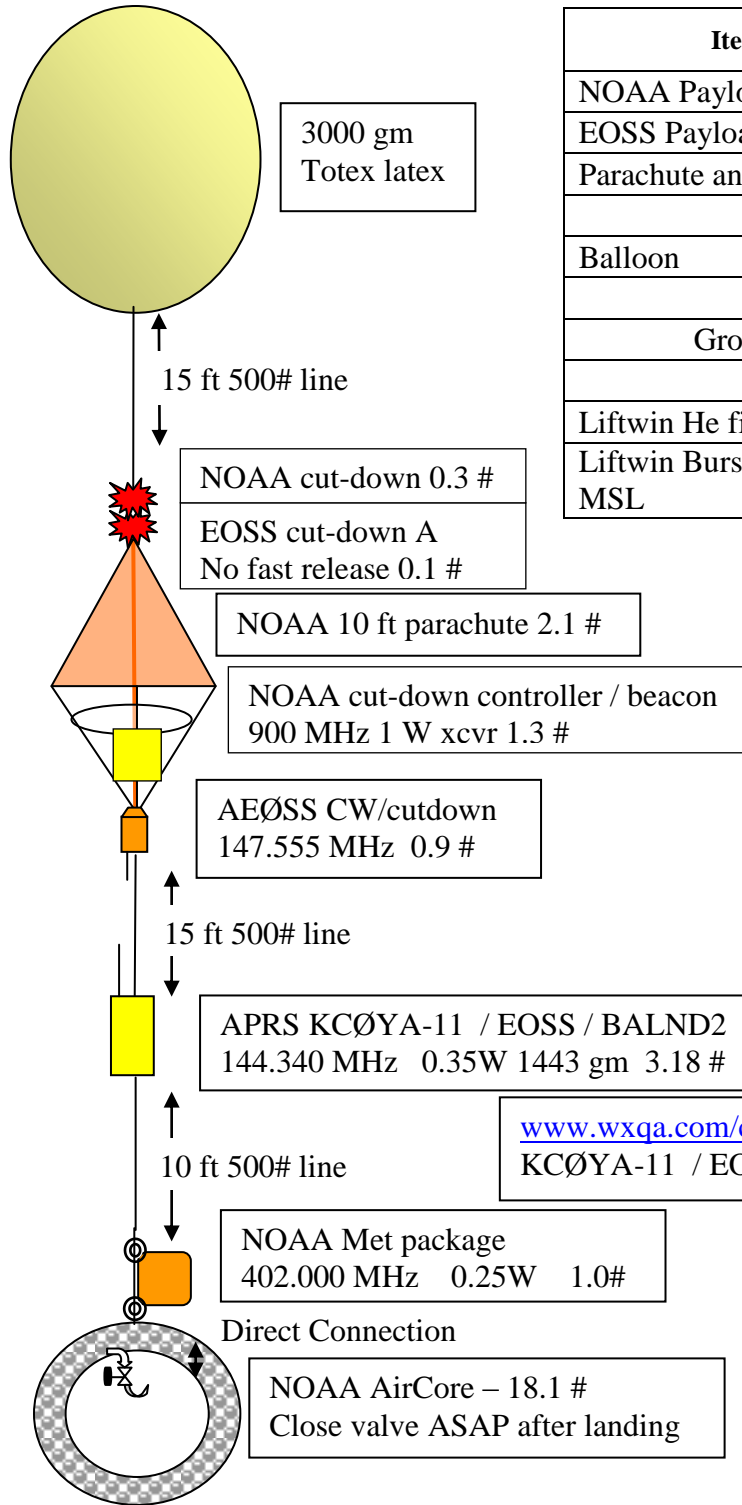

Payload Plan

EOSS-159

12/13 Mar 2010 0650

Rev B – Final NOAA weight
Command release at 85 k ft MSL

Item	Weight, lb	Weight, gm
NOAA Payloads	20.7	9,396
EOSS Payloads	4.08	1,852
Parachute and cutter	2.2	999
Neck load	27.0	12,256
Balloon	6.609	3,000
Gross wt	33.6	15,252
Gross lift factor	1.15	1.15
Neck lift	32.0	14,526
Liftwin He fill std cuft	568	--
Liftwin Burst Alt, Kft MSL	96	--

www.wxqa.com/cgi-bin/balon1.cgi
 KCØYA-11 / EOSS159