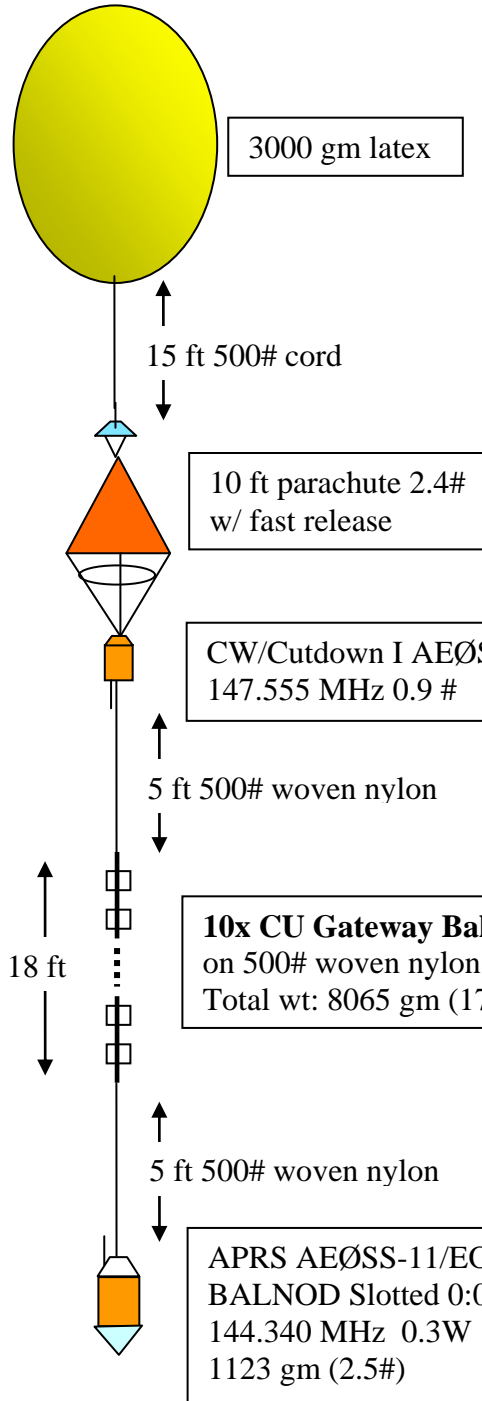

Payload Plan

EOSS-157

6 Nov 2010 @ 0740

Wx alt 7 Nov @ 0650

Rev B – Final Weights

97 k ft

Item	Weight, lb	Weight, gm
Student Payloads	17.77	8,066
EOSS Payloads	3.4	1,543
Parachute and cutter	2.4	1,089
Neck load	23.6	10,713
Balloon	6.6	2,996
Gross wt	30.2	13,709
Gross lift factor	1.15	1.15
Neck lift	28.1	12,755
Liftwin He fill std cuft	525	--
Liftwin Burst Alt, Kft MSL	97	--

www.wxqa.com/cgi-bin/balon1.cgi
 AEØSS-11 / EOSS-157

Payload Plan

EOSS-158

6 Nov 2010 @ 0750

Wx alt 7 Nov @ 0710

Rev B – Final Weights

97 k ft