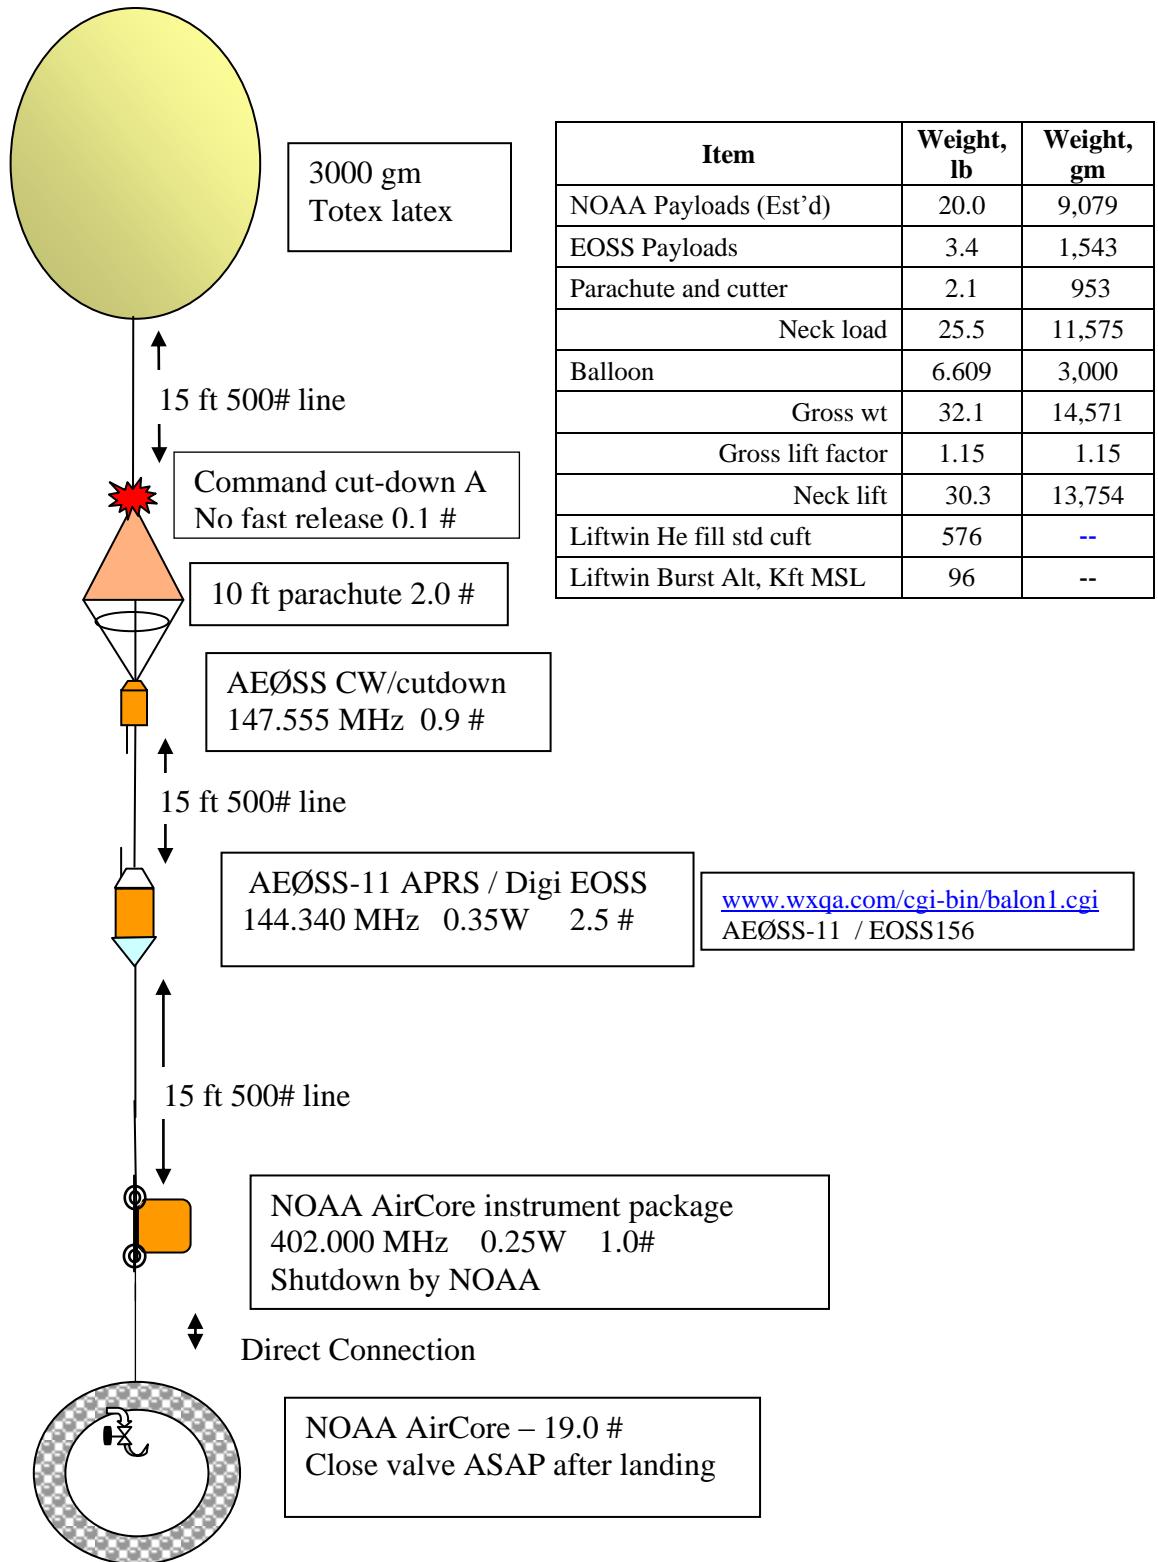

Command release at 82 k ft MSL
 Rev D – Cutdown Altitude Adjusted

Item	Weight, lb	Weight, gm
NOAA Payloads (Est'd)	20.0	9,079
EOSS Payloads	3.4	1,543
Parachute and cutter	2.1	953
Neck load	25.5	11,575
Balloon	6.609	3,000
Gross wt	32.1	14,571
Gross lift factor	1.15	1.15
Neck lift	30.3	13,754
Liftwin He fill std cuft	576	--
Liftwin Burst Alt, Kft MSL	96	--