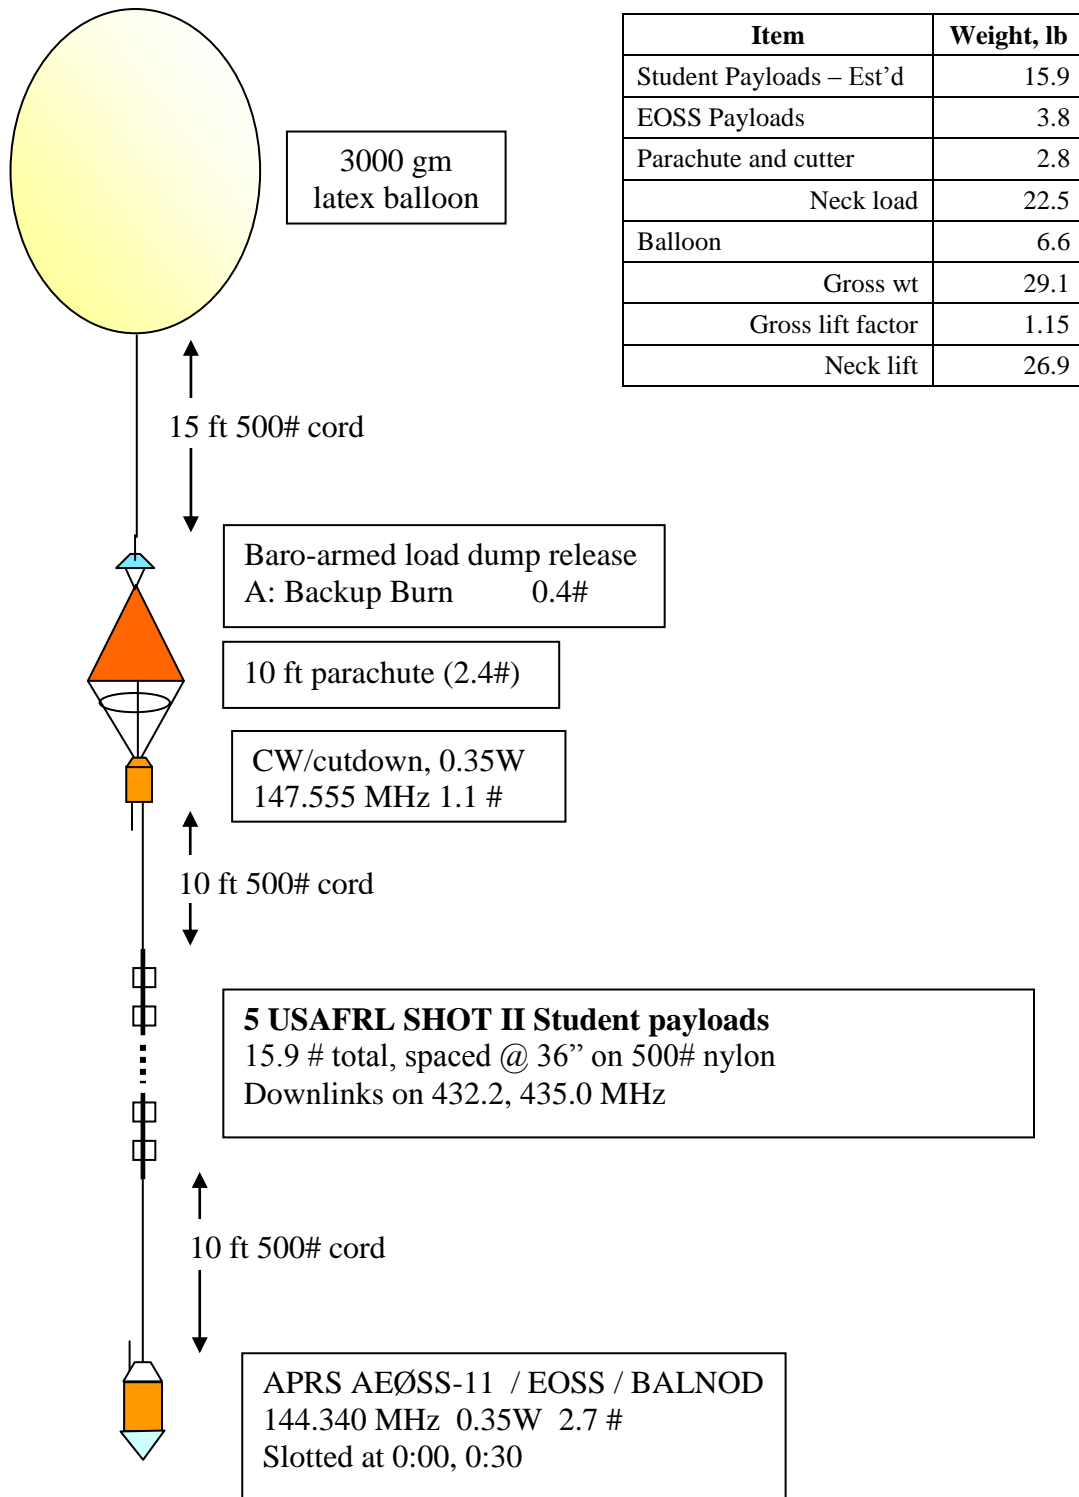

Payload Plan

EOSS-128 Rev C – Final weights

14/15 Jun 2008 @ 0730

Item	Weight, lb
Student Payloads – Est'd	15.9
EOSS Payloads	3.8
Parachute and cutter	2.8
Neck load	22.5
Balloon	6.6
Gross wt	29.1
Gross lift factor	1.15
Neck lift	26.9

Payload Plan

EOSS-129

14/15 Jun 2008 @ 0815

Rev C – Final weights

Item	Weight, lb
Student Payloads – Est'd	14.2
EOSS Payloads	5.3
Parachute and cutter	2.8
Neck load	22.3
Balloon	6.6
Gross wt	28.9
Gross lift factor	1.15
Neck lift	26.6