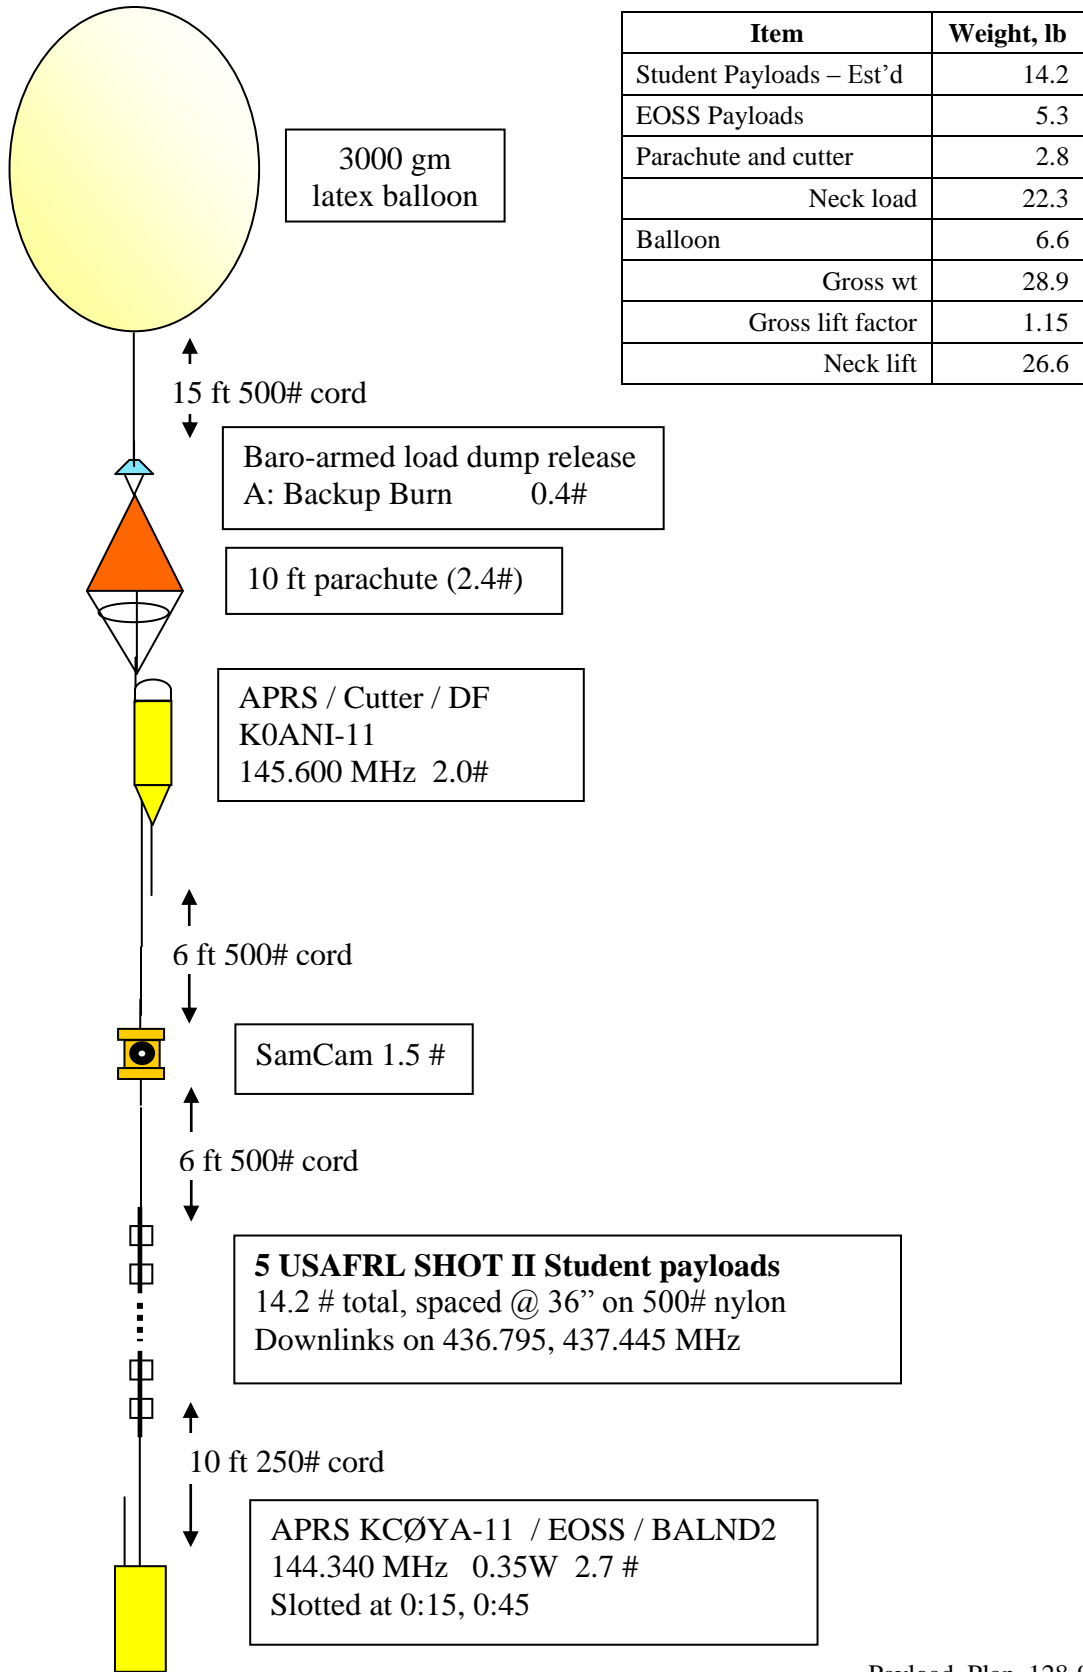

Payload Plan

EOSS-128 Rev C – Final weights

14/15 Jun 2008 @ 0730

Item	Weight, lb
Student Payloads – Est'd	15.9
EOSS Payloads	3.8
Parachute and cutter	2.8
Neck load	22.5
Balloon	6.6
Gross wt	29.1
Gross lift factor	1.15
Neck lift	26.9

Payload Plan

EOSS-129

14/15 Jun 2008 @ 0815

Rev C – Final weights

Item	Weight, lb
Student Payloads – Est'd	14.2
EOSS Payloads	5.3
Parachute and cutter	2.8
Neck load	22.3
Balloon	6.6
Gross wt	28.9
Gross lift factor	1.15
Neck lift	26.6