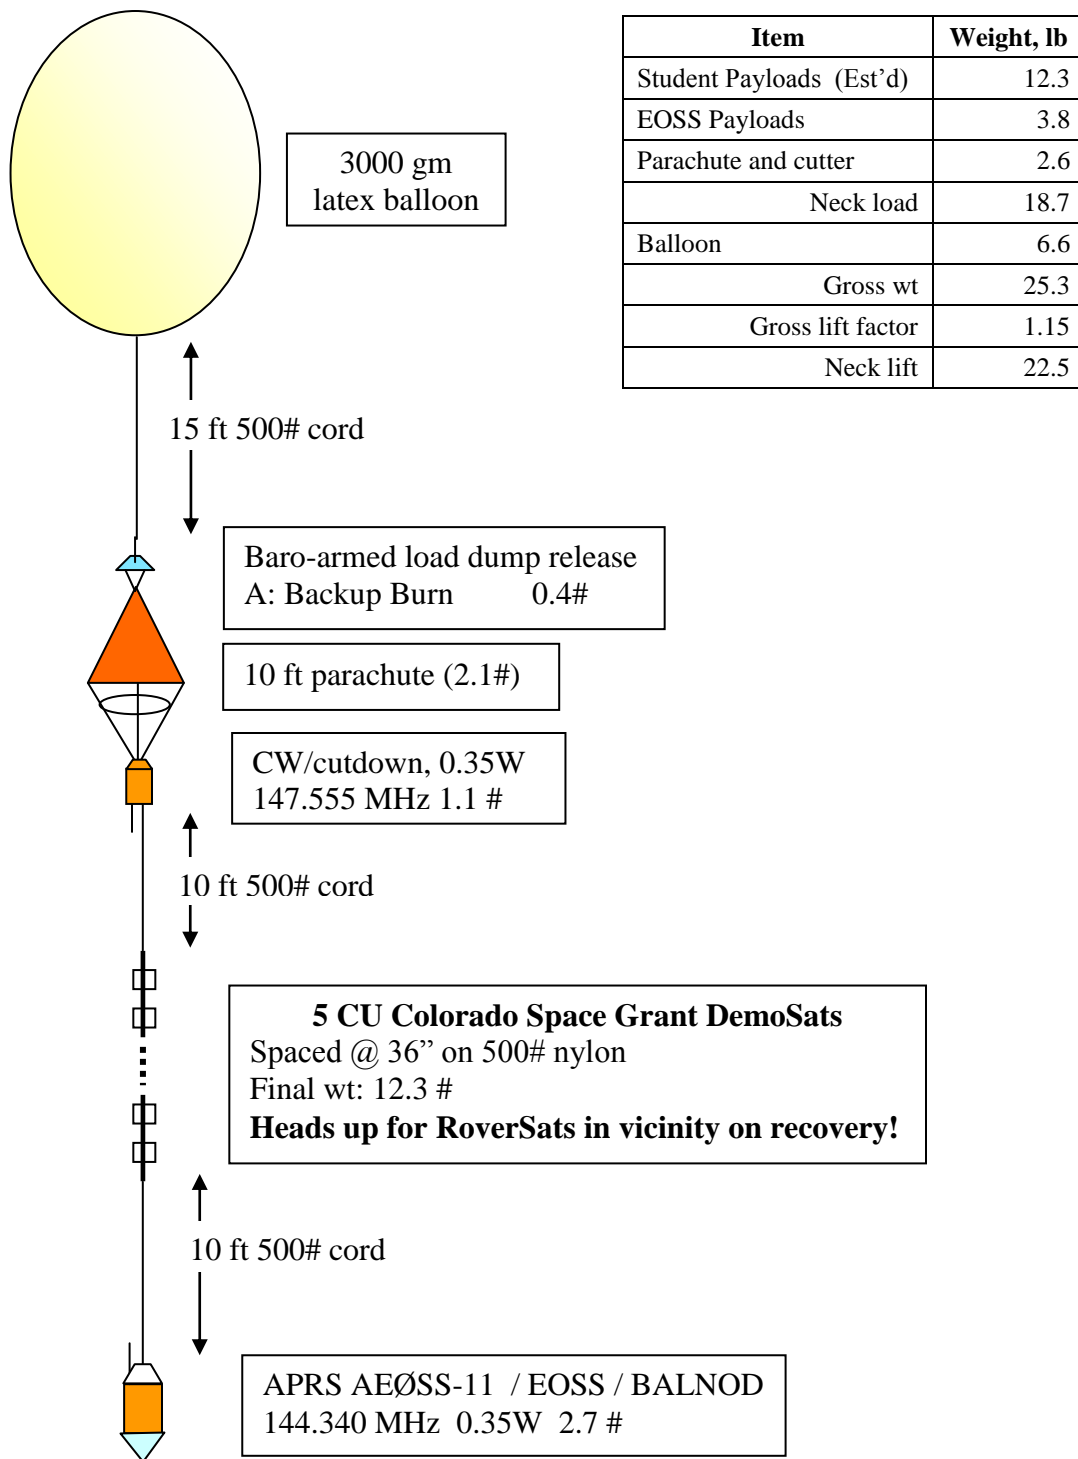

# Payload Plan

## EOSS-127 Final weights

20 April 2008 @ 0730

| Item                     | Weight, lb |
|--------------------------|------------|
| Student Payloads (Est'd) | 12.3       |
| EOSS Payloads            | 3.8        |
| Parachute and cutter     | 2.6        |
| Neck load                | 18.7       |
| Balloon                  | 6.6        |
| Gross wt                 | 25.3       |
| Gross lift factor        | 1.15       |
| Neck lift                | 22.5       |