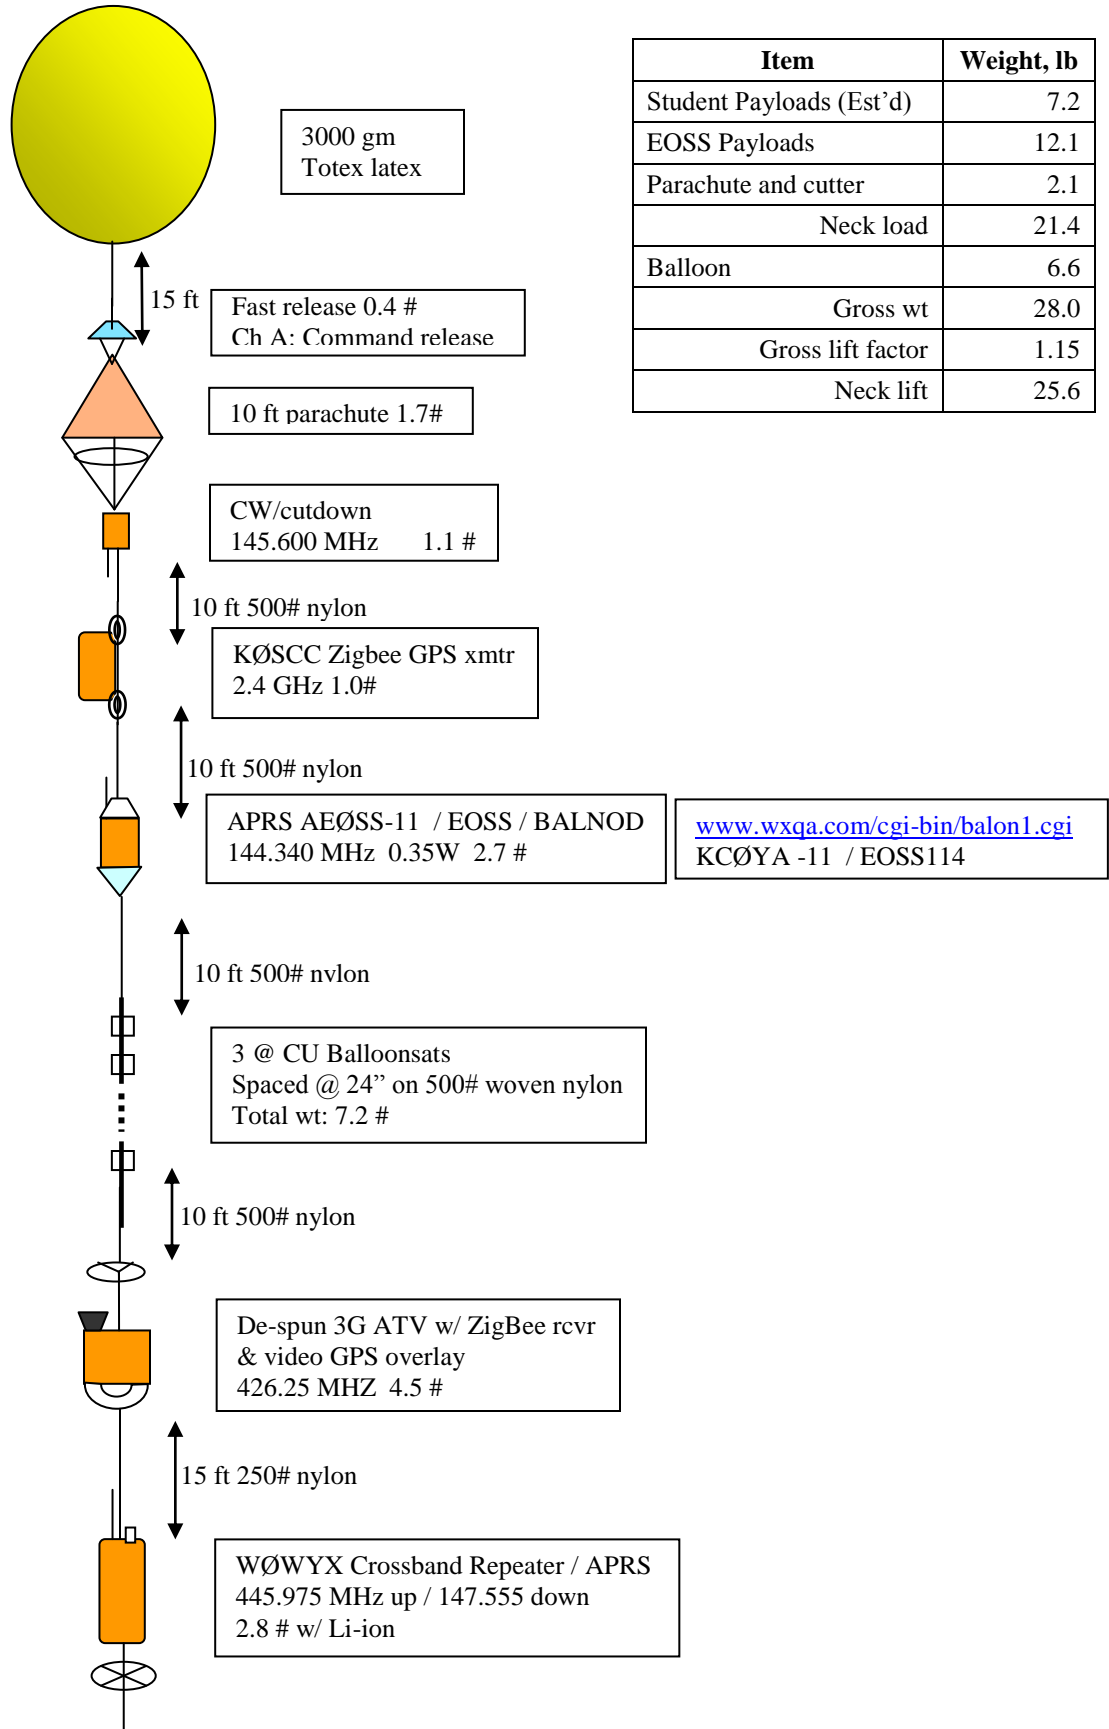

Payload Plan

EOSS-126 RevA – Revised weights

15/16 Feb 08

| Item | Weight, lb |
|--------------------------|------------|
| Student Payloads (Est'd) | 7.2 |
| EOSS Payloads | 12.1 |
| Parachute and cutter | 2.1 |
| Neck load | 21.4 |
| Balloon | 6.6 |
| Gross wt | 28.0 |
| Gross lift factor | 1.15 |
| Neck lift | 25.6 |