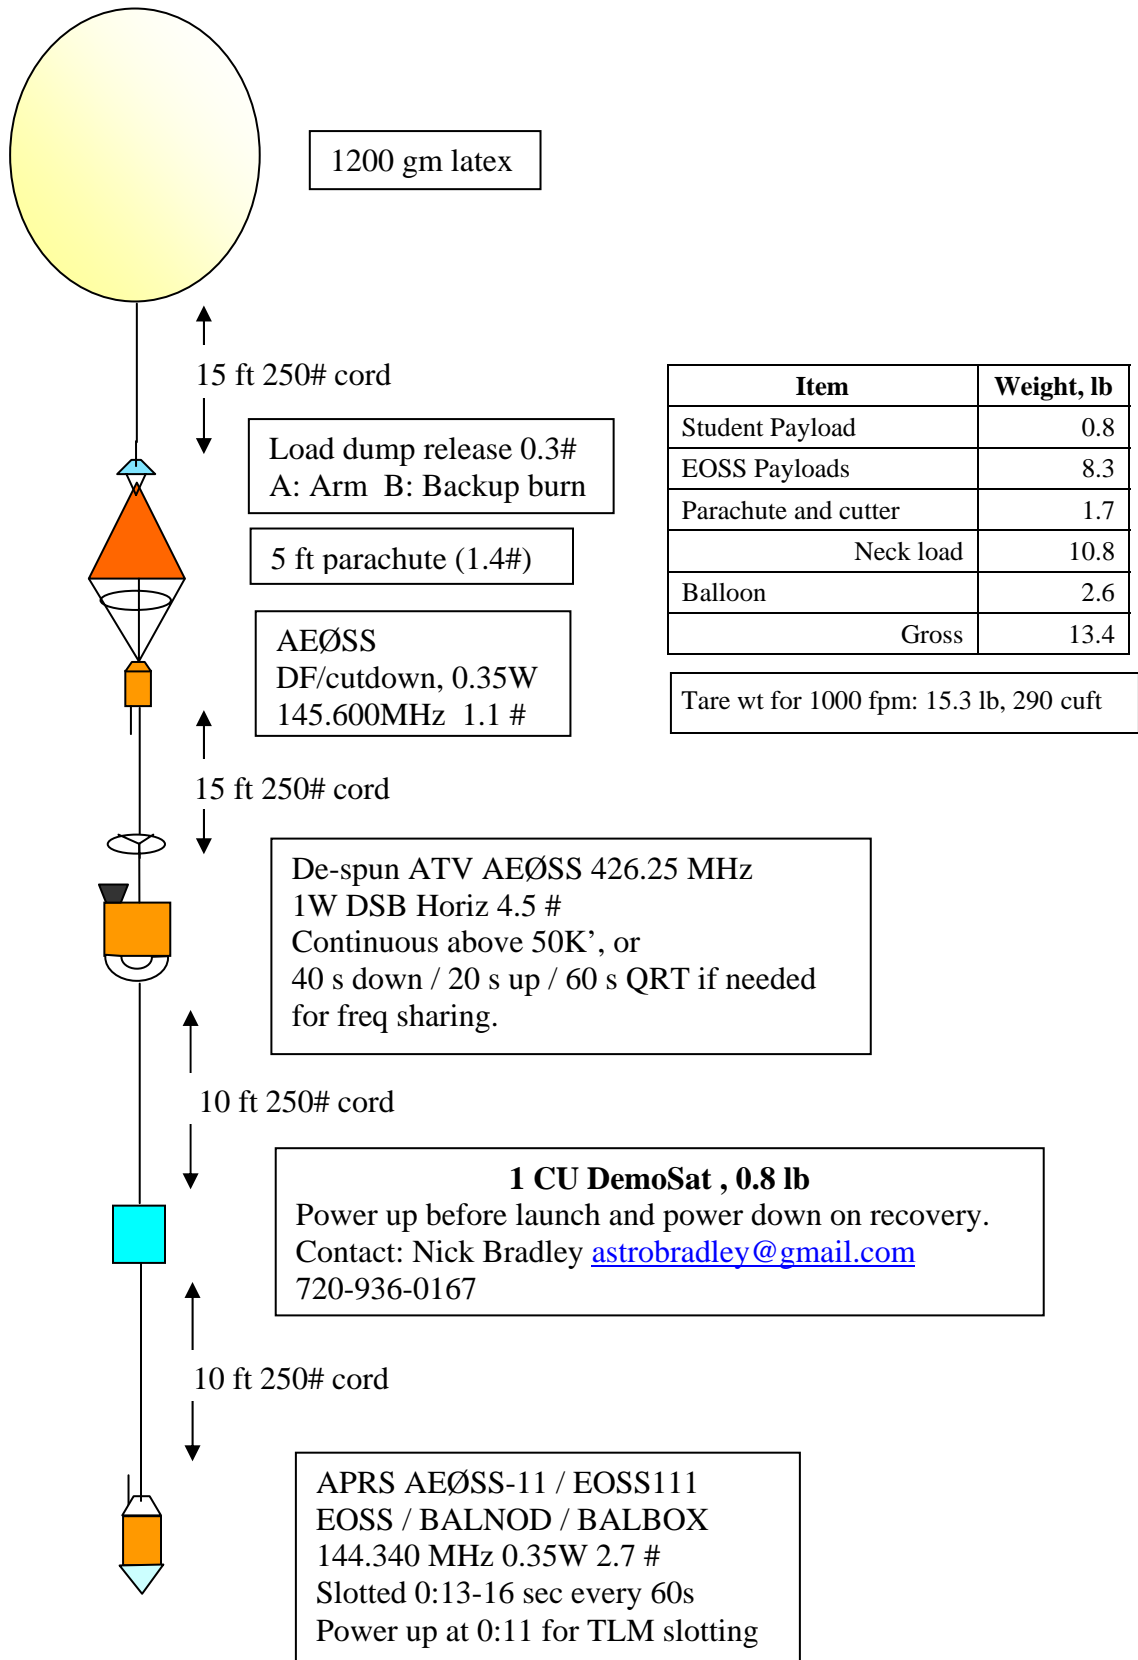

Payload Plan

EOSS-111 Hutchinson KS

5/6 August 06 – GPSL 06

Item	Weight, lb
Student Payload	0.8
EOSS Payloads	8.3
Parachute and cutter	1.7
Neck load	10.8
Balloon	2.6
Gross	13.4

Tare wt for 1000 fpm: 15.3 lb, 290 cuft