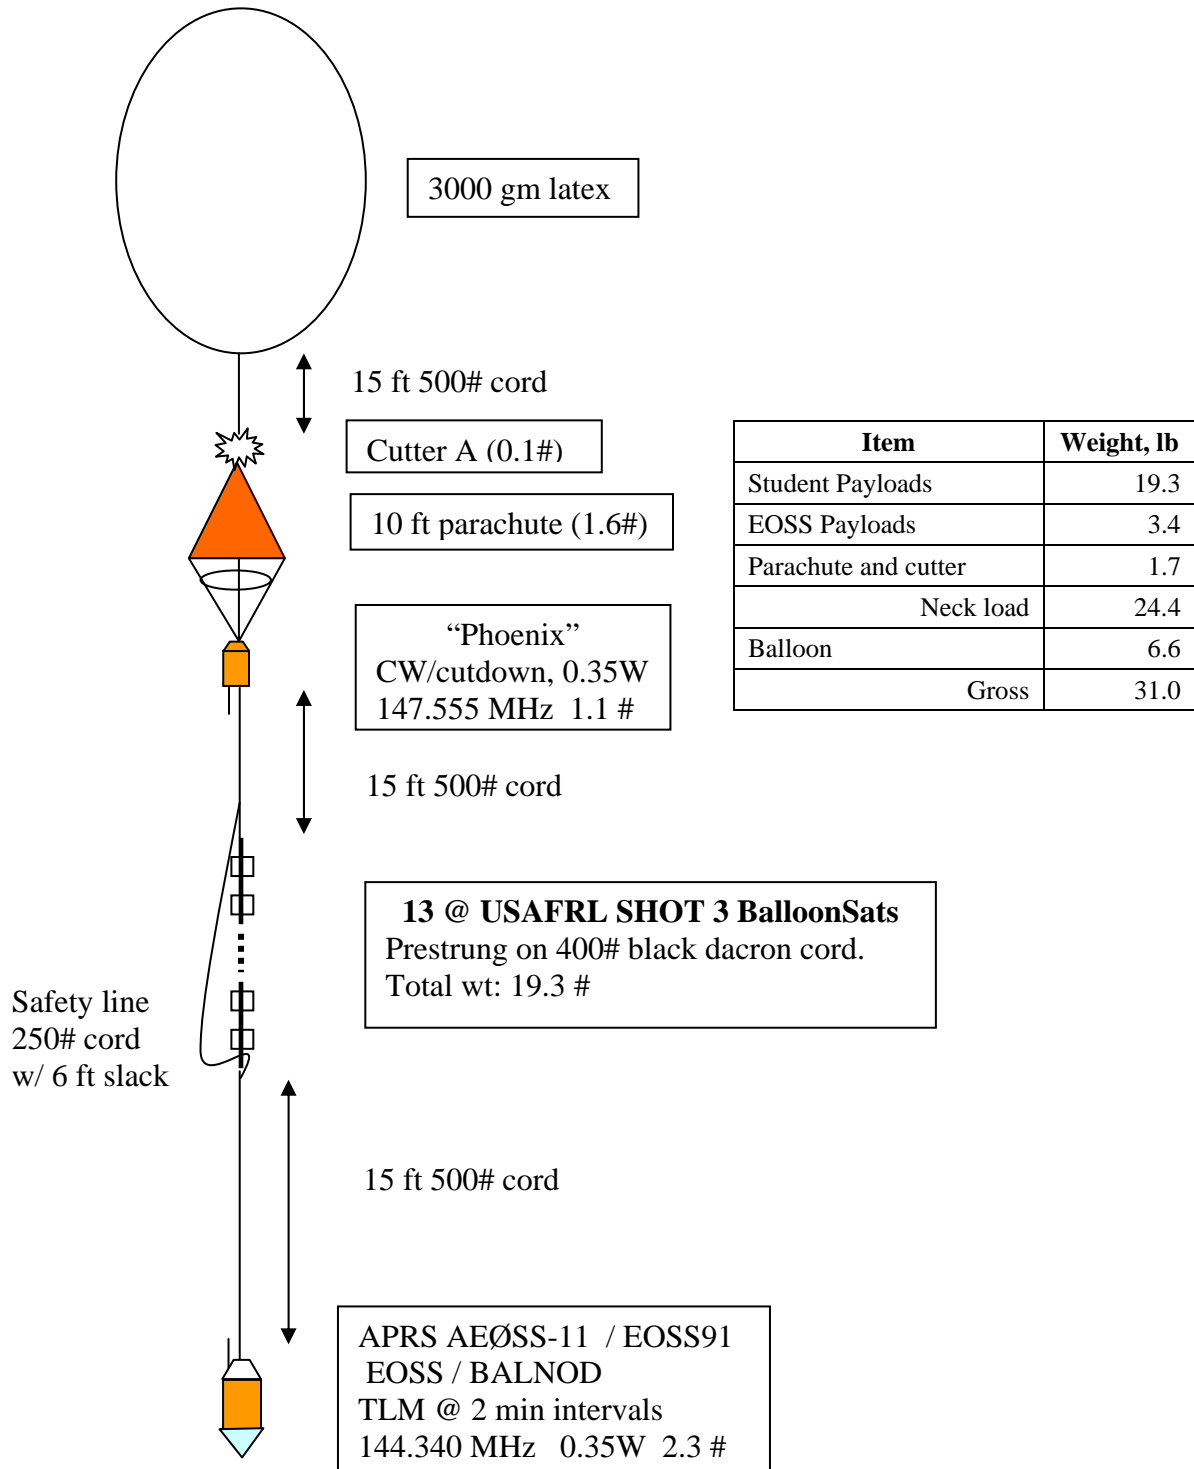

Payload Plan

EOSS-91

11/12 June 05 – 0730

Rev A: Student payload weight & count

Item	Weight, lb
Student Payloads	19.3
EOSS Payloads	3.4
Parachute and cutter	1.7
Neck load	24.4
Balloon	6.6
Gross	31.0

Payload Plan

EOSS-92

11/12 June 05 – 0815

Fly only for excess student payload weight
 Launch no sooner than 45 minutes after EOSS-88

Item	Weight, lb
Student Payloads (MAX)	8.6
EOSS Payloads	3.4
Parachute and cutter	1.4
Neck load	13.4
Balloon	2.7
Gross	16.1