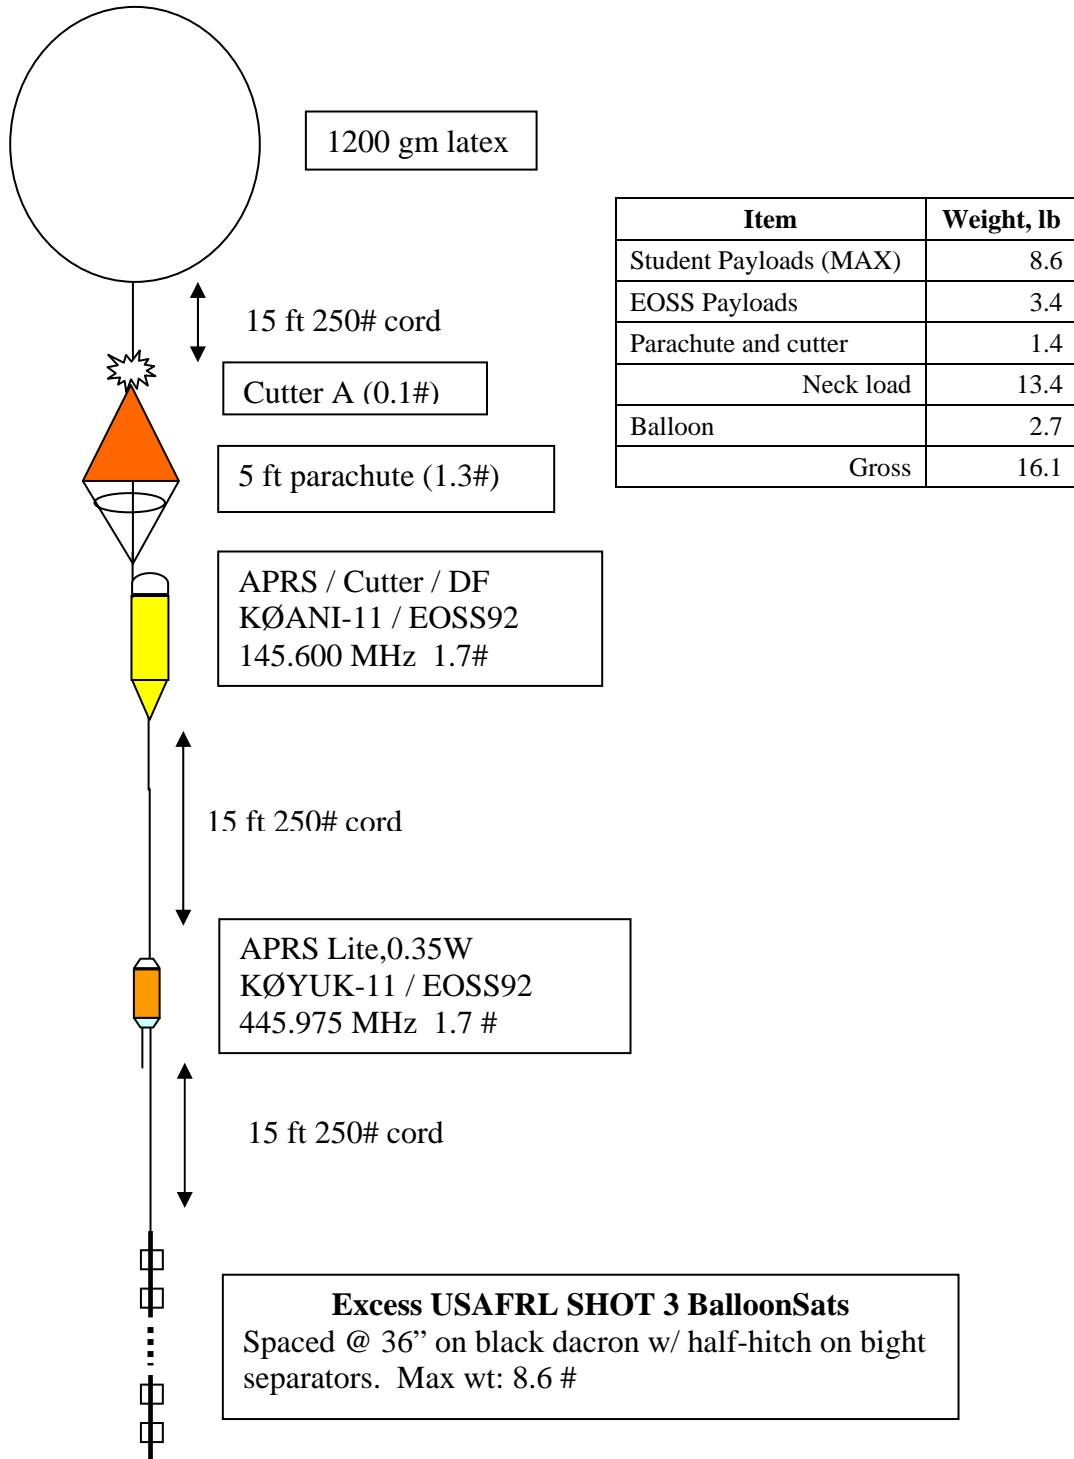

Payload Plan

EOSS-91

11/12 June 05 – 0730

Rev A: Student payload weight & count

Item	Weight, lb
Student Payloads	19.3
EOSS Payloads	3.4
Parachute and cutter	1.7
Neck load	24.4
Balloon	6.6
Gross	31.0

Payload Plan

EOSS-92

11/12 June 05 – 0815

Fly only for excess student payload weight
 Launch no sooner than 45 minutes after EOSS-88

Item	Weight, lb
Student Payloads (MAX)	8.6
EOSS Payloads	3.4
Parachute and cutter	1.4
Neck load	13.4
Balloon	2.7
Gross	16.1