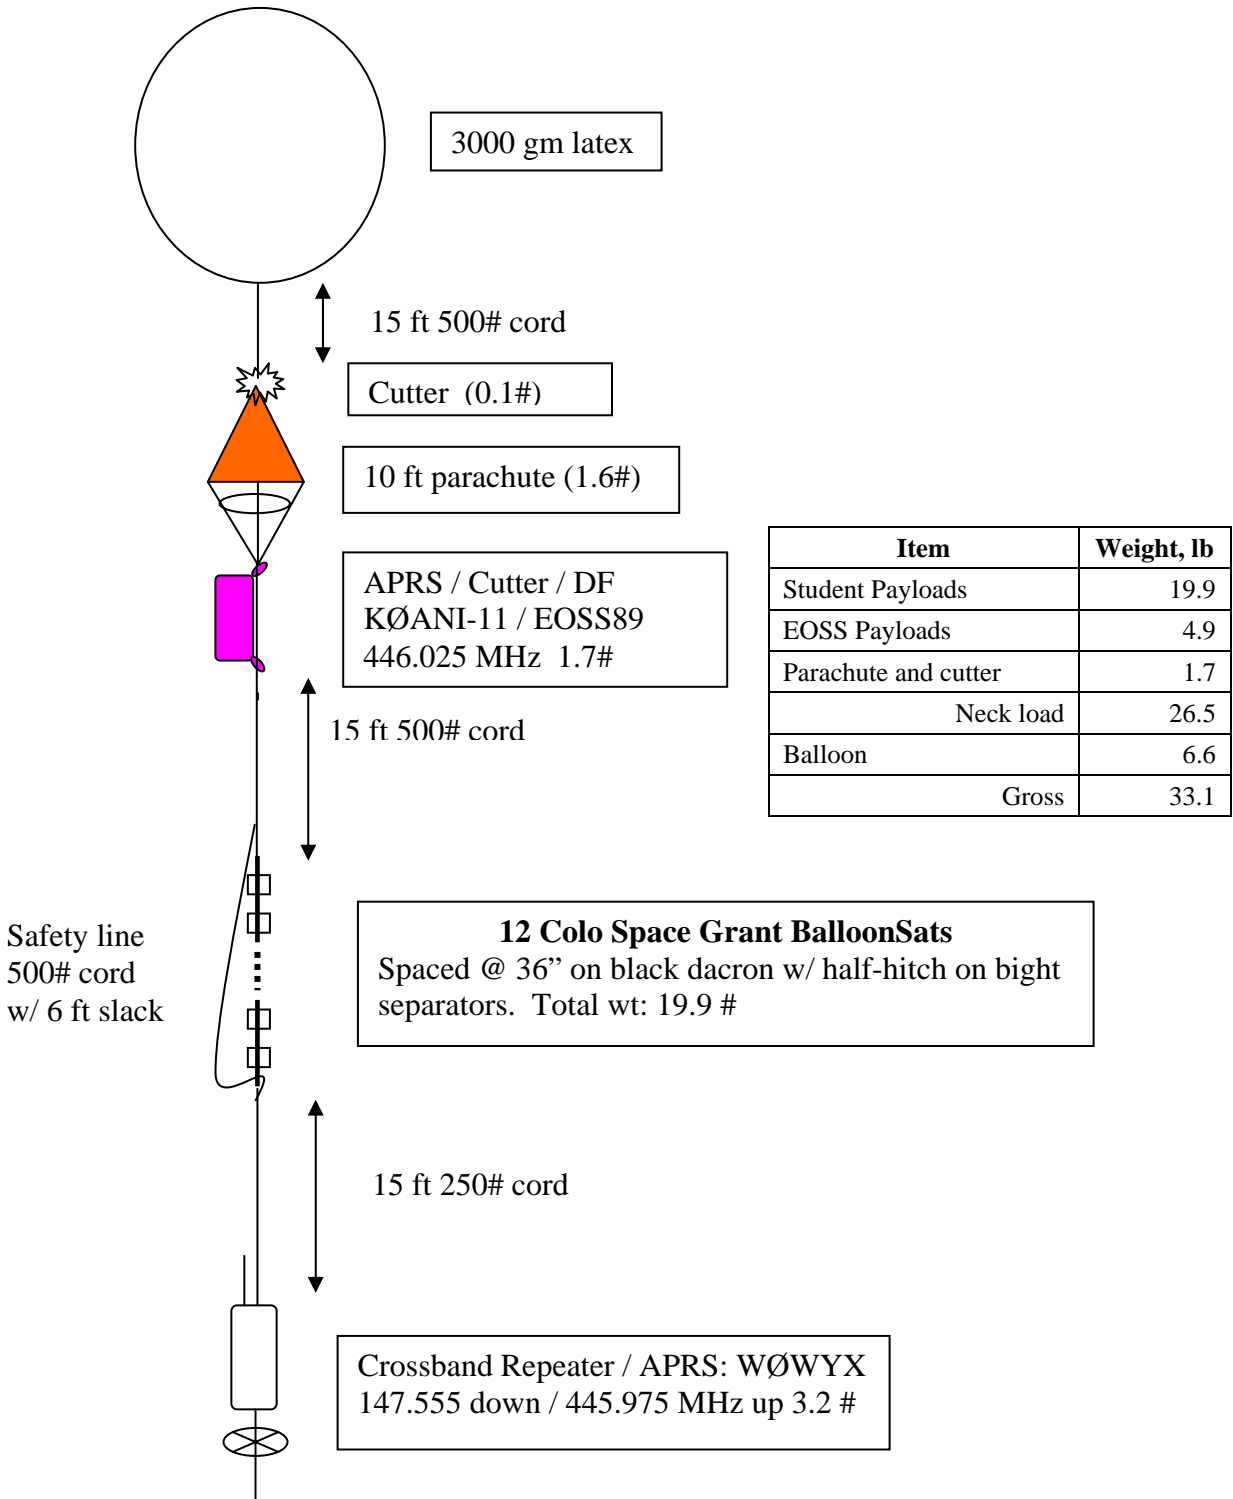

Payload Plan

EOSS-89 Rev A 16/17 Apr 05 – 0815

Launch no sooner than 45 minutes after EOSS-88

Item	Weight, lb
Student Payloads	19.9
EOSS Payloads	4.9
Parachute and cutter	1.7
Neck load	26.5
Balloon	6.6
Gross	33.1