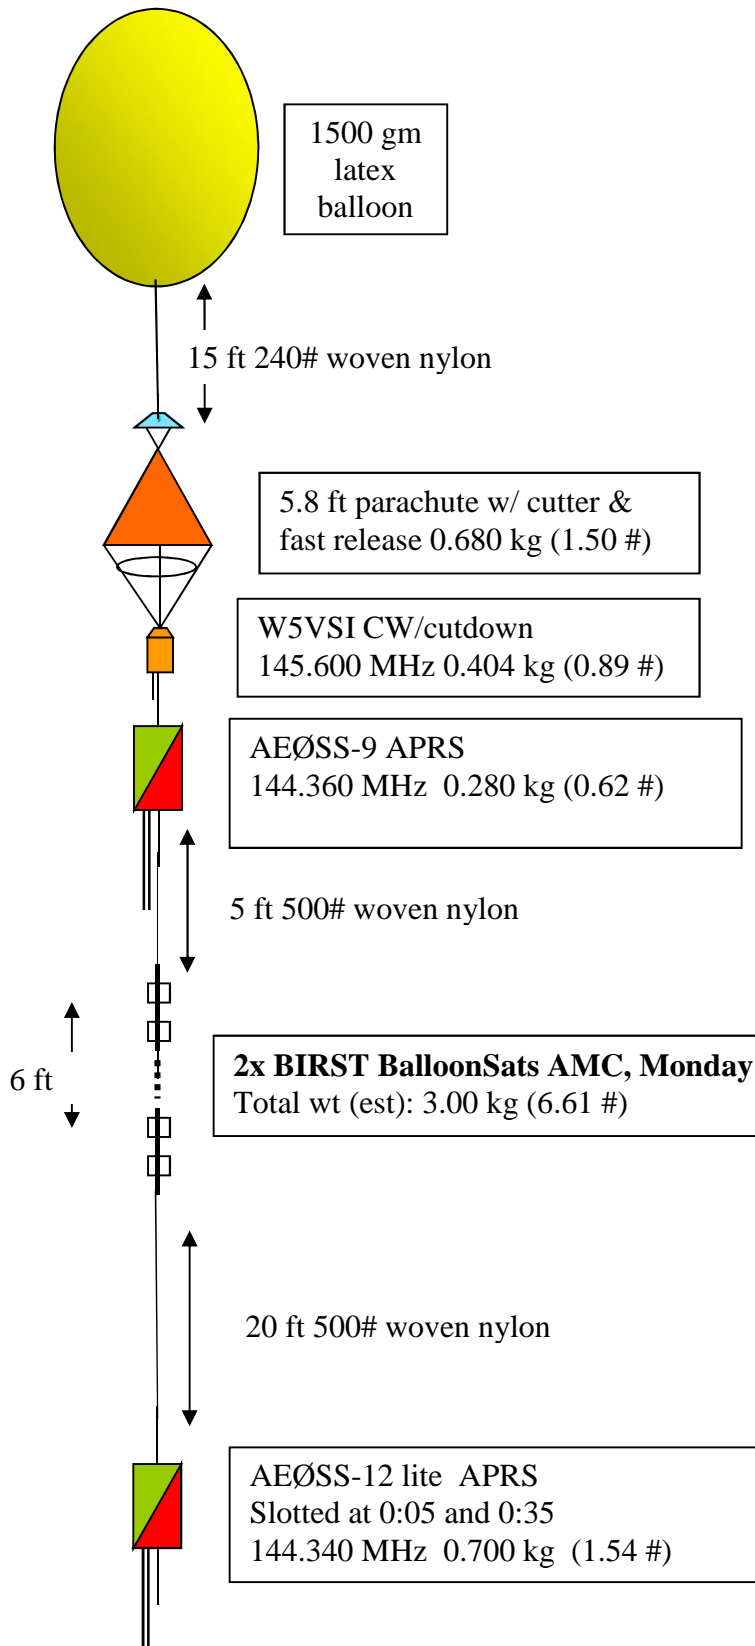

# Payload Plan

## EOSS-255 lite Rev B: Updated weight

0715, 15 JUL 2017  
Limon, CO

Item	Weight pounds	Weight kg
Student Payloads	6.61	3.000
EOSS Payloads	3.06	1.389
Parachute	1.50	0.680
Neck load	11.18	5.069
Balloon	3.31	1.500
Gross Weight	14.48	6.569
Gross Lift Factor	1.25	1.25
Neck Lift	14.80	6.710
H2 fill; scf (approx)	245	
Burst Altitude; kft km	96.3	29.4