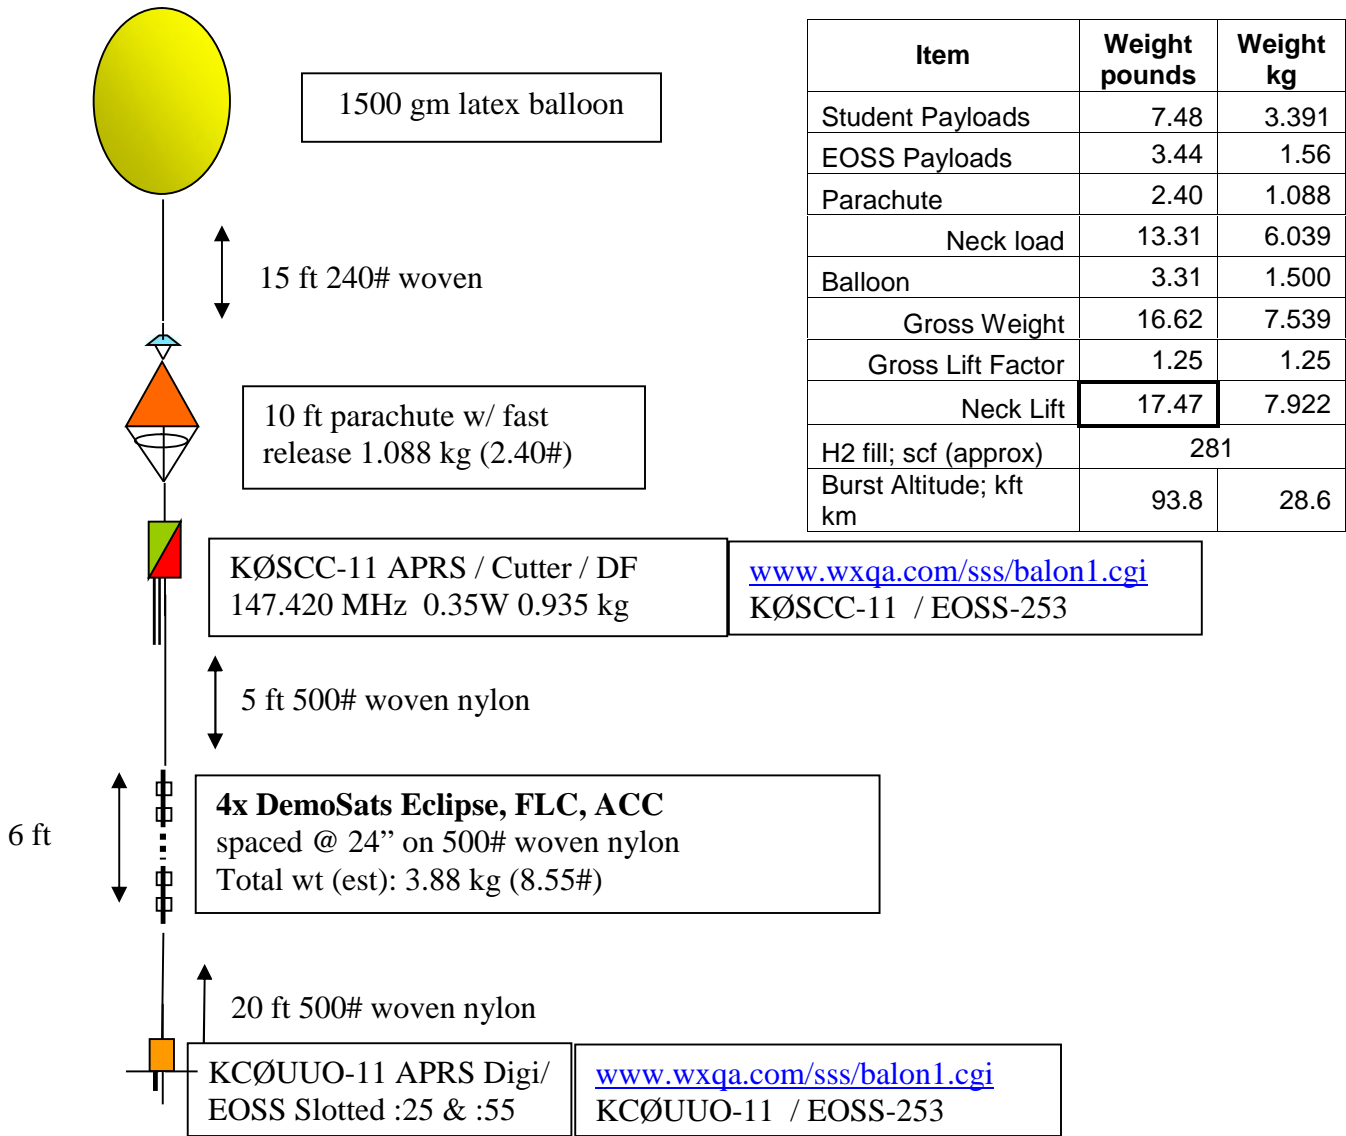

Payload Plan

EOSS-253 lite

0645 MDT, 15 JUL 17

Rev B: Corrected KC0UUO-11 time slot, payload weights

Limon, CO

Rev C: Swapped COSGC payloads

Item	Weight pounds	Weight kg
Student Payloads	7.48	3.391
EOSS Payloads	3.44	1.56
Parachute	2.40	1.088
Neck load	13.31	6.039
Balloon	3.31	1.500
Gross Weight	16.62	7.539
Gross Lift Factor	1.25	1.25
Neck Lift	17.47	7.922
H2 fill; scf (approx)	281	
Burst Altitude; kft km	93.8	28.6

KØSCC-11 APRS / Cutter / DF
147.420 MHz 0.35W 0.935 kg
www.wxqa.com/sss/balon1.cgi
KØSCC-11 / EOSS-253

4x DemoSats Eclipse, FLC, ACC
spaced @ 24" on 500# woven nylon
Total wt (est): 3.88 kg (8.55#)

KCØUUO-11 APRS Digi/
EOSS Slotted :25 & :55
www.wxqa.com/sss/balon1.cgi
KCØUUO-11 / EOSS-253