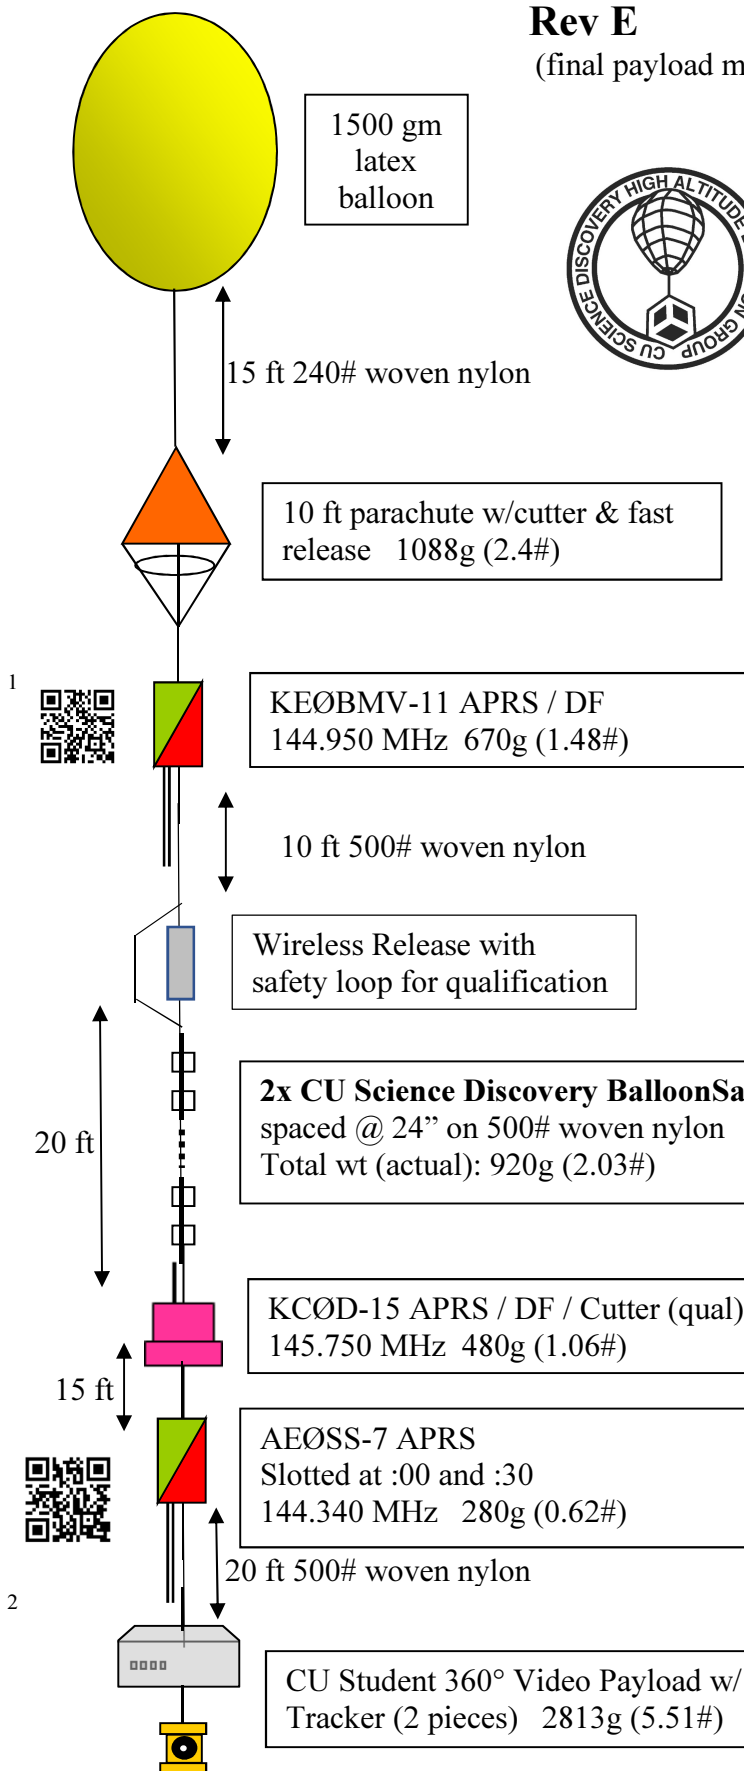

# Payload Plan

# EOSS-257 Lite

0830 MDT, 29 July 2017

## Rev E

Limon, CO

(final payload masses)

| Item                   | Weight pounds | Weight kg |
|------------------------|---------------|-----------|
| Student Payloads       | 8.23          | 3.733     |
| EOSS Payloads          | 3.77          | 1.71      |
| Parachute              | 2.40          | 1.088     |
| Neck load              | 14.40         | 6.531     |
| Balloon                | 3.31          | 1.500     |
| Gross Weight           | 17.71         | 8.031     |
| Gross Lift Factor      | 1.25          | 1.25      |
| Neck Lift              | 18.82         | 8.537     |
| H2 fill; scf (approx)  | 299           |           |
| Burst Altitude; kft km | 92.1          | 28.1      |