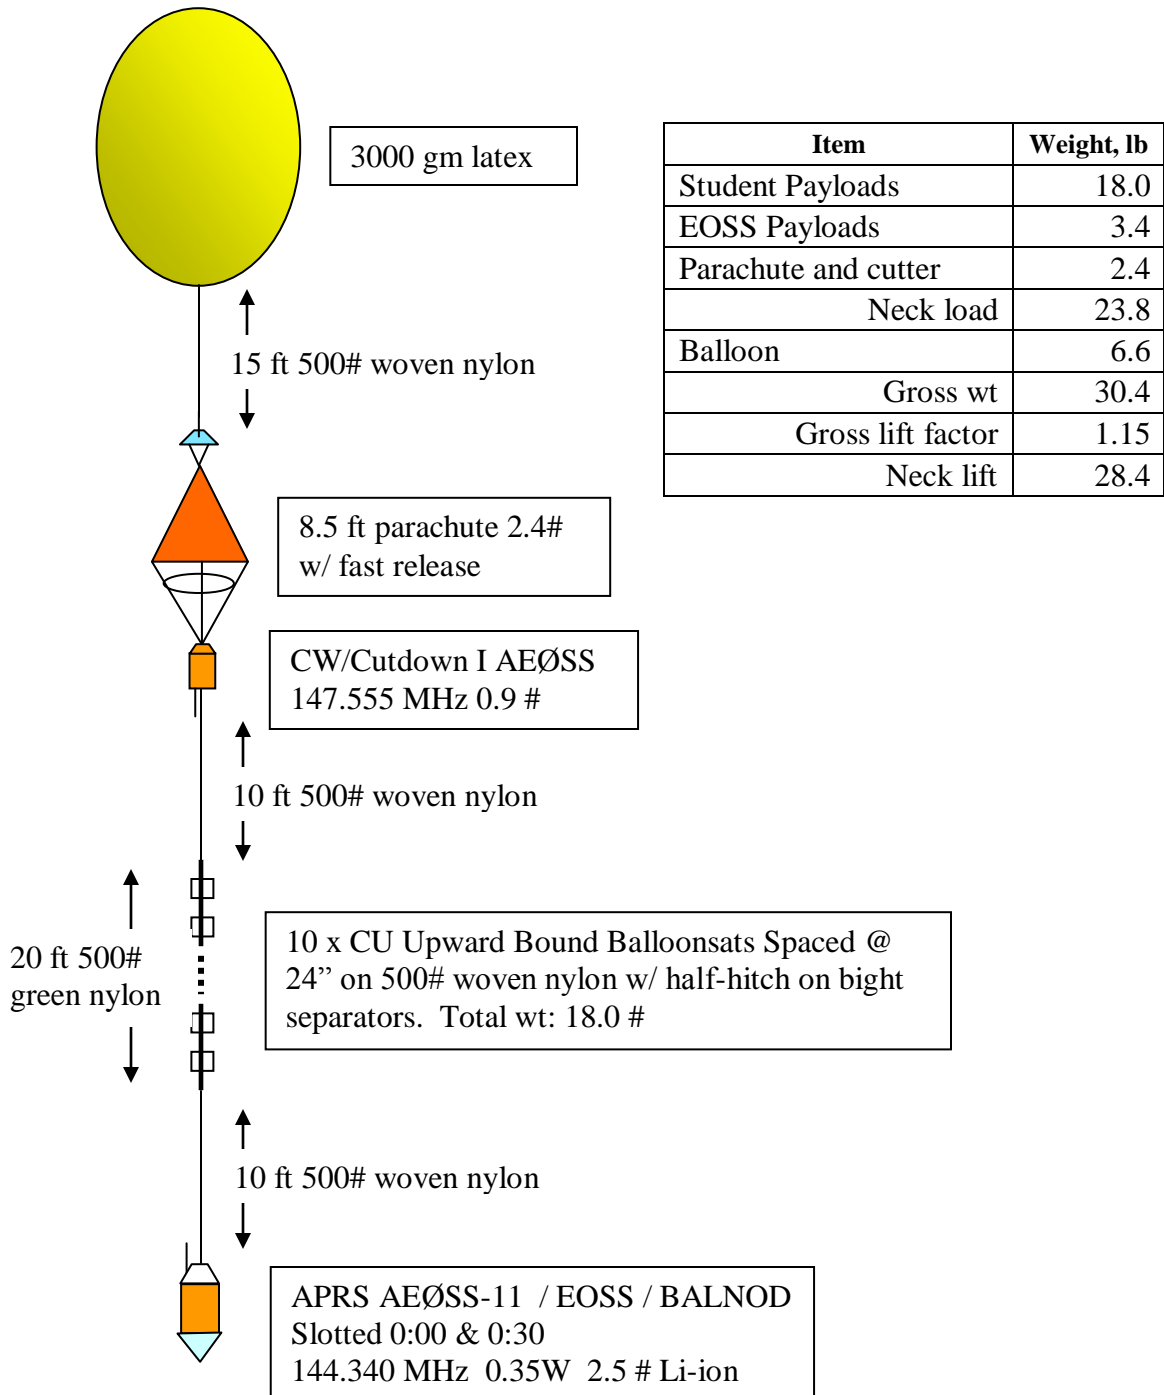

Payload Plan

EOSS-142 Rev B – Weights

11/12 July 2009 @ 0650

Item	Weight, lb
Student Payloads	18.0
EOSS Payloads	3.4
Parachute and cutter	2.4
Neck load	23.8
Balloon	6.6
Gross wt	30.4
Gross lift factor	1.15
Neck lift	28.4