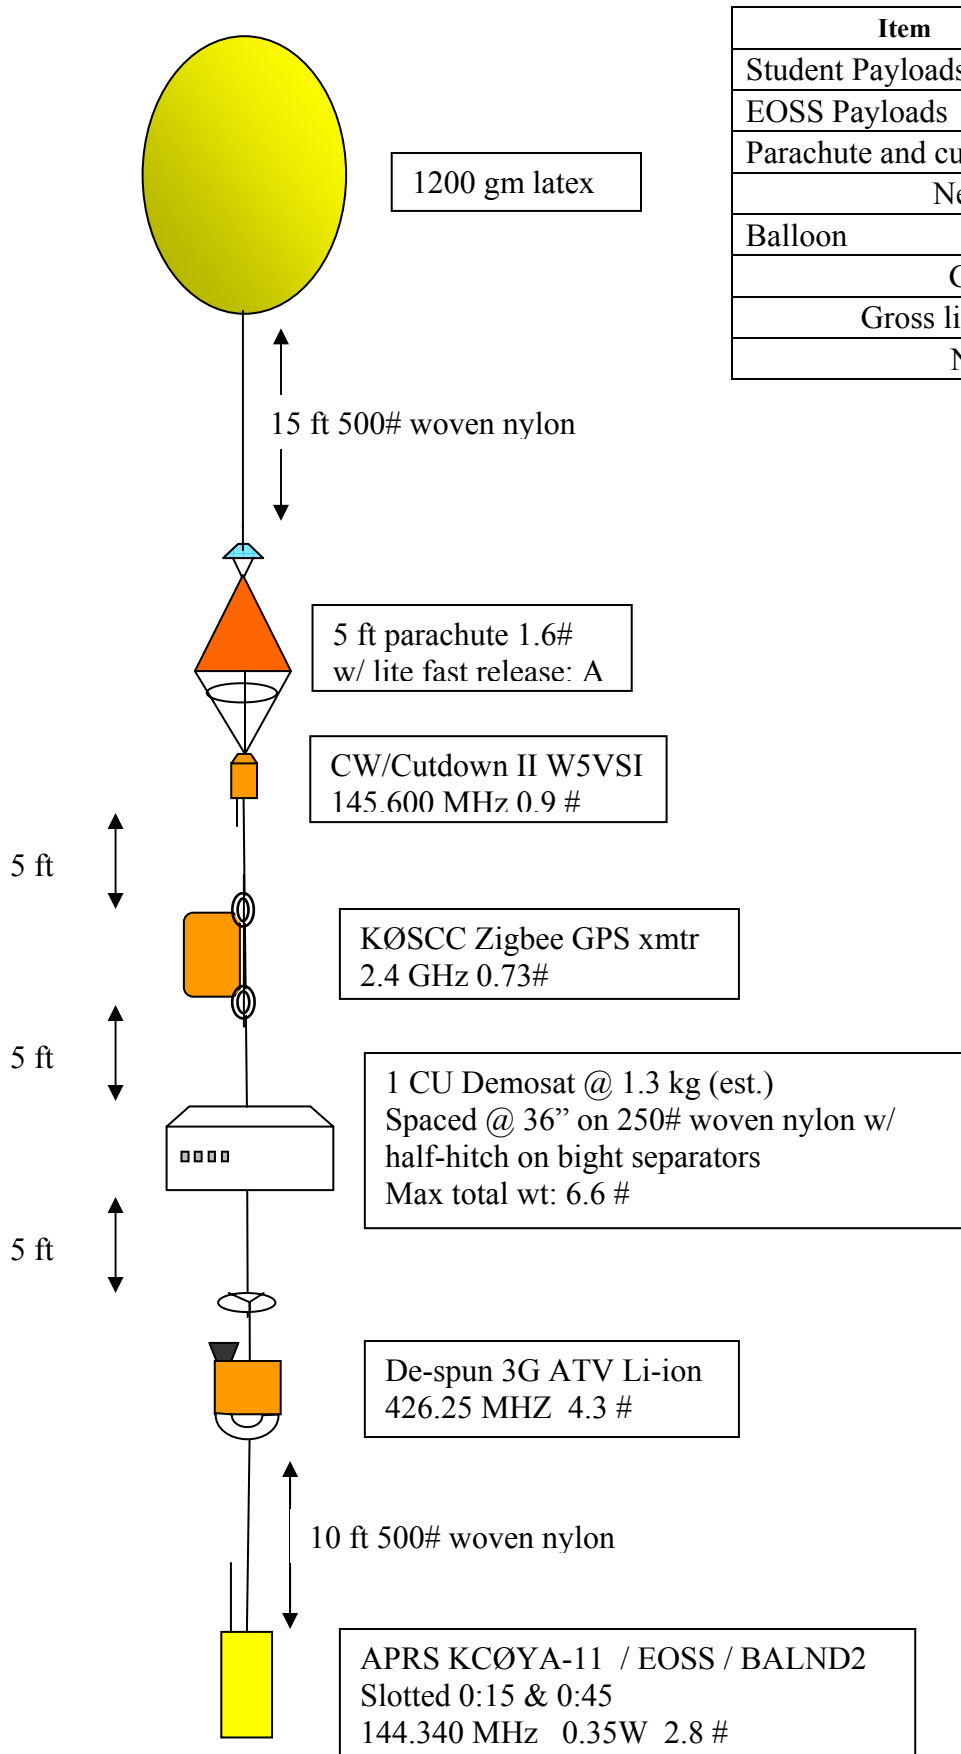

# Payload Plan

## EOSS-141

### Rev C – updated EOSS weight

Item	Weight, lb
Student Payloads (est'd)	2.87
EOSS Payloads	8.77
Parachute and cutter	1.8
Neck load	13.4
Balloon	2.6
Gross wt	16.0
Gross lift factor	1.25
Neck lift	17.4