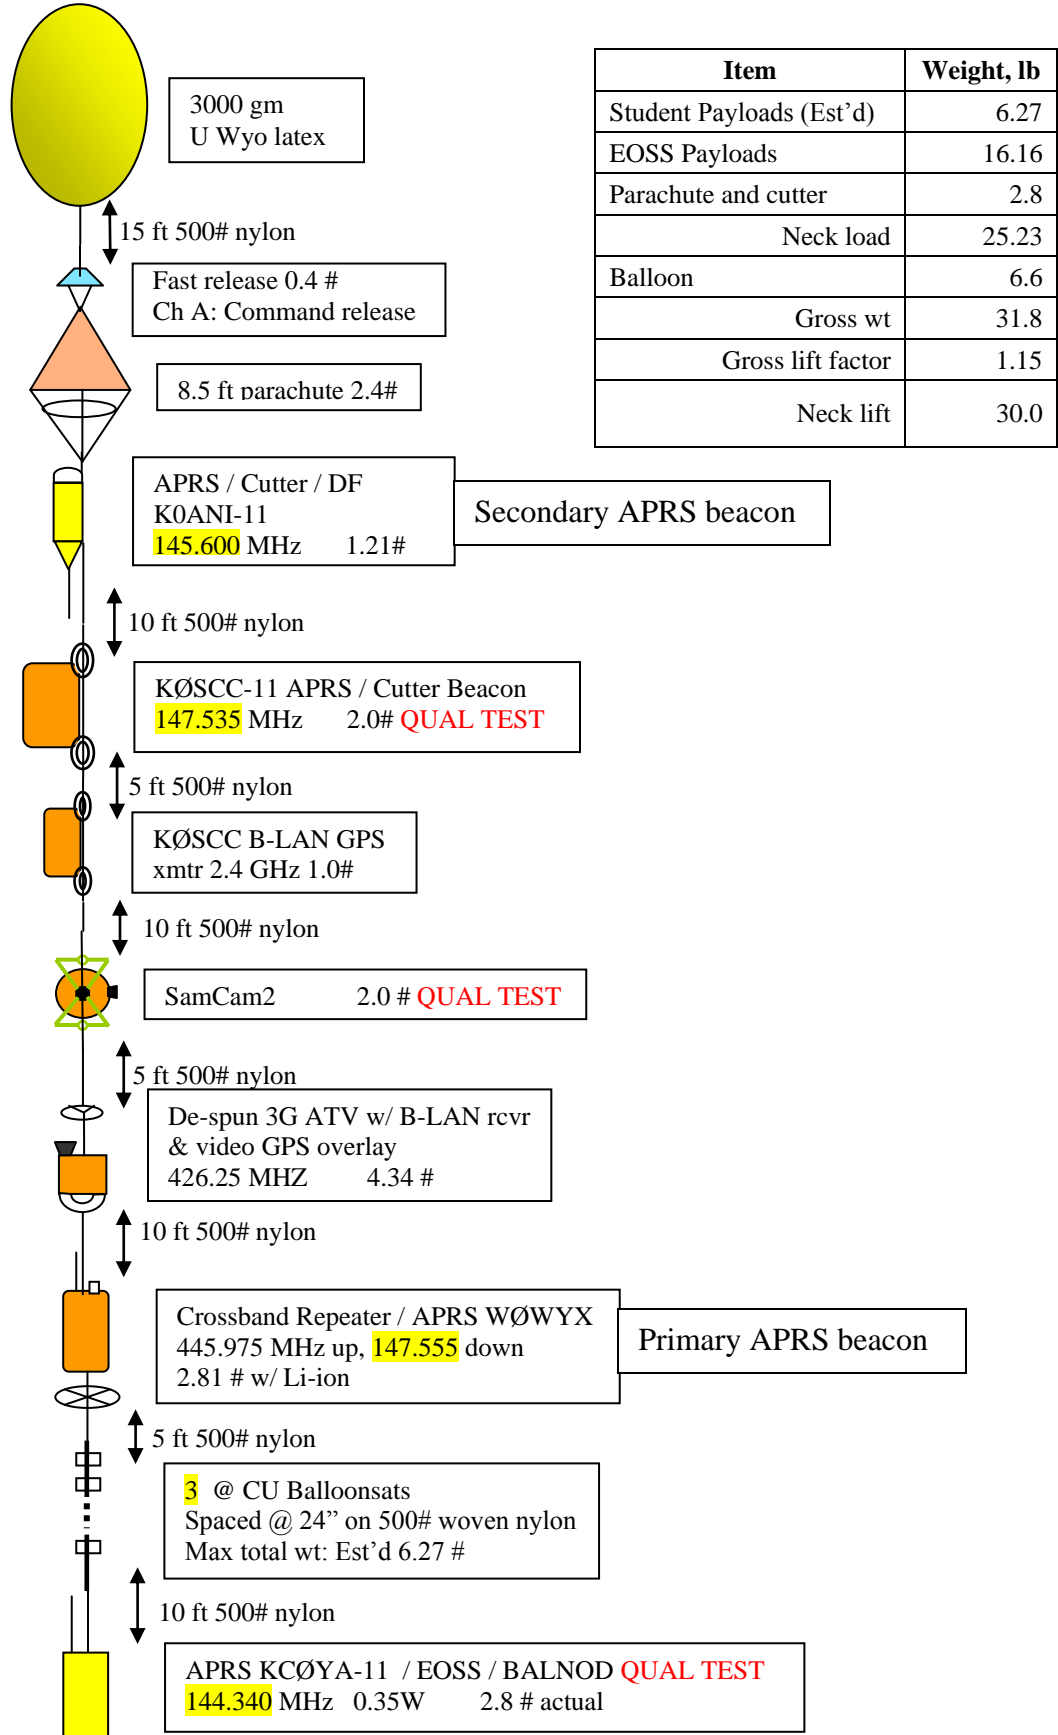

Payload Plan

EOSS-135

28 Feb 09 @ 0700

Rev 6 – CU payload count & ‘YA-11 weight

Item	Weight, lb
Student Payloads (Est'd)	6.27
EOSS Payloads	16.16
Parachute and cutter	2.8
Neck load	25.23
Balloon	6.6
Gross wt	31.8
Gross lift factor	1.15
Neck lift	30.0