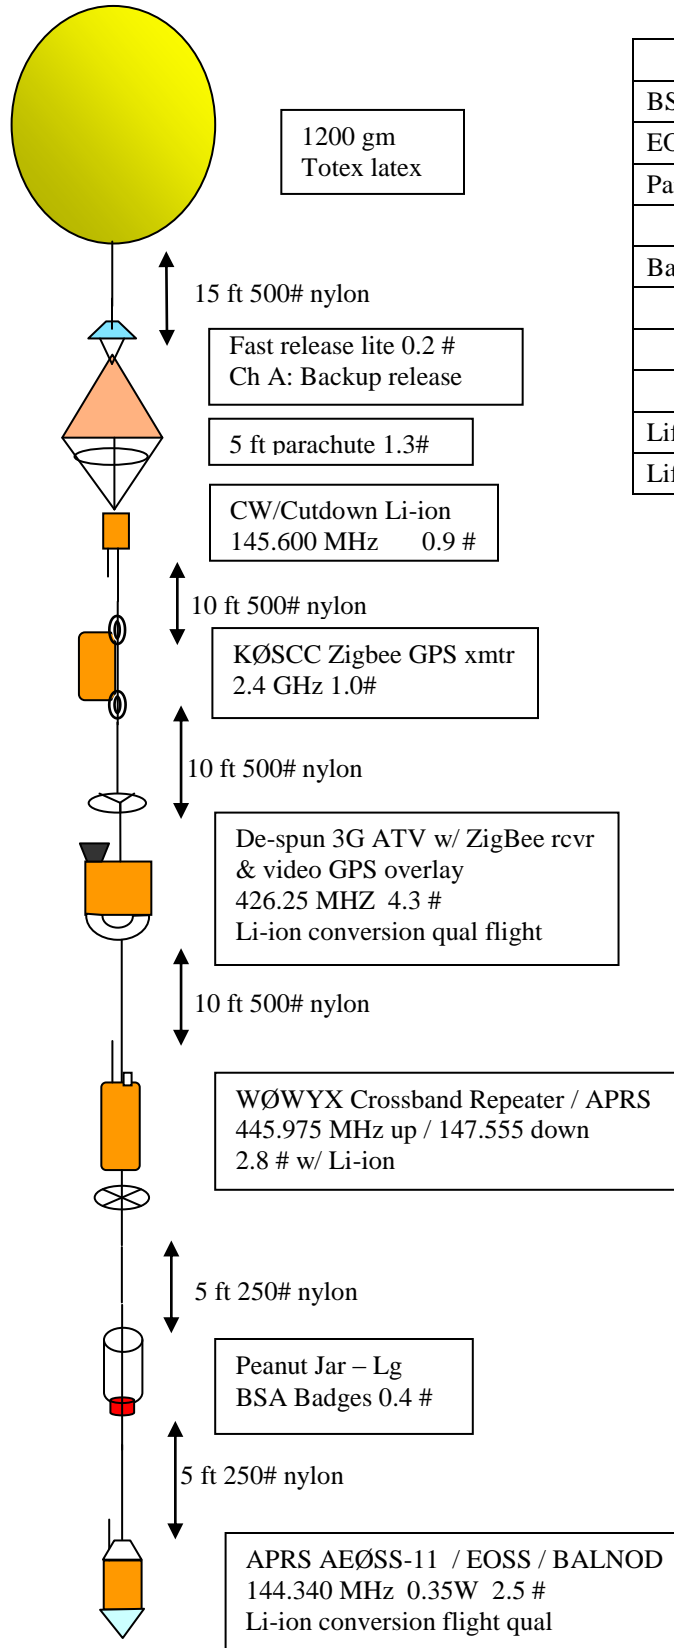

# Payload Plan

## EOSS-132 Rev B – Final weights.

4/5 October 08

Item	Weight, lb
BSA Payload	0.4
EOSS Payloads	11.5
Parachute and cutter	1.5
Neck load	13.4
Balloon	2.6
Gross wt	16.0
Gross lift factor	1.25
Neck lift	17.4
LiftWin He volume, cuft	350
LiftWin burst alt., K ft	83