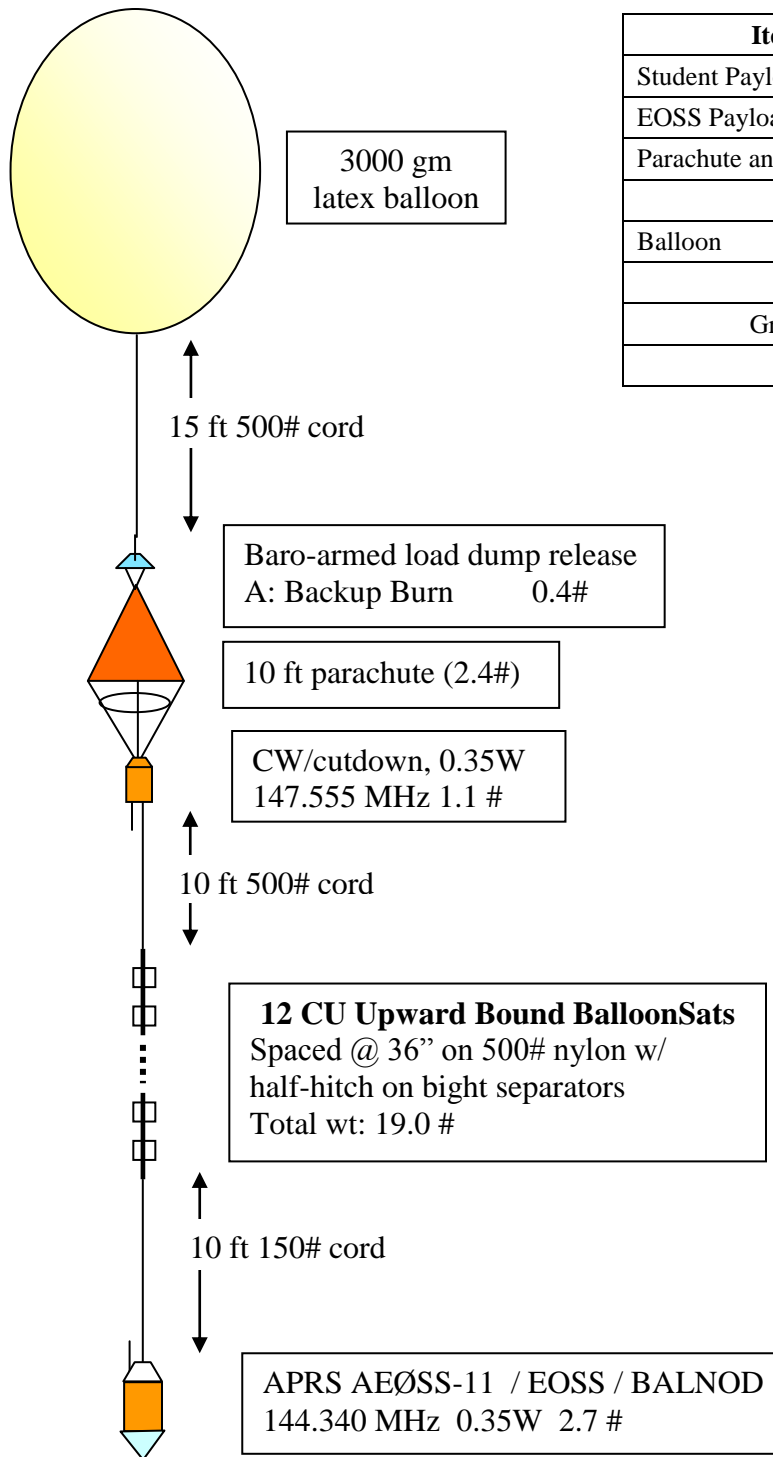

# Payload Plan

## EOSS-120 Rev A – Student payloads

21 July 07 @ 0730

Item	Weight, lb
Student Payloads	19.0
EOSS Payloads	3.8
Parachute and cutter	2.8
Neck load	25.6
Balloon	6.6
Gross wt	32.2
Gross lift factor	1.15
Neck lift	30.4