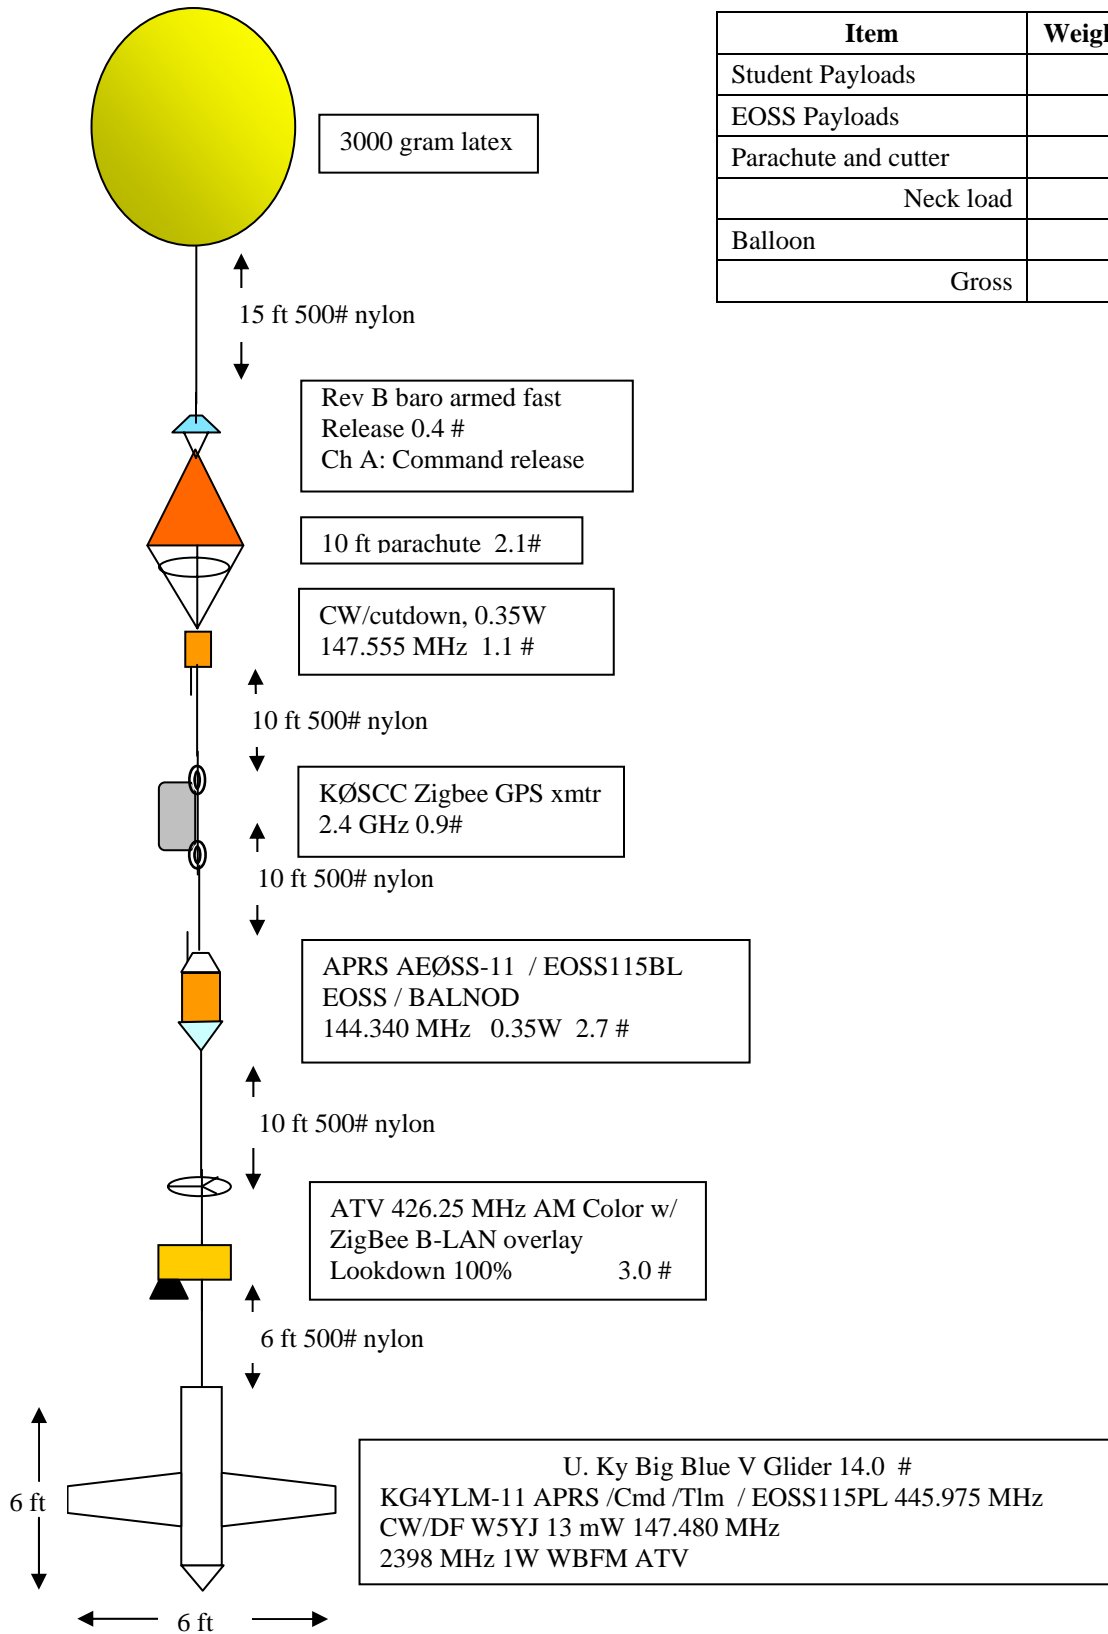

Payload Plan

EOSS-115

17/18 Mar 2007

Rev A – BB5 DF beacon, ATV, ZigBee weights

Item	Weight, lb
Student Payloads	14.0
EOSS Payloads	7.7
Parachute and cutter	2.5
Neck load	24.2
Balloon	6.6
Gross	30.8