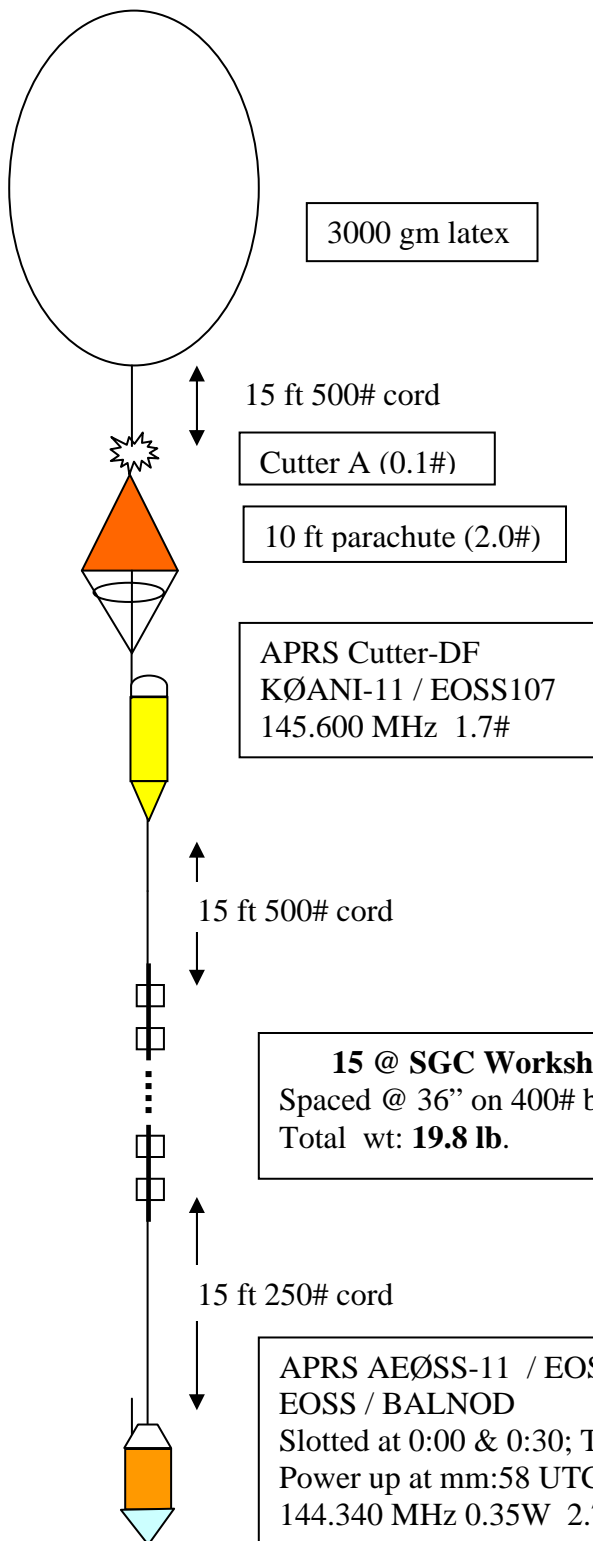

Payload Plan

EOSS-107 Rev A – Final weights

15/16 July 06 – 0730

Item	Weight, lb
Student Payloads	19.8
EOSS Payloads	4.4
Parachute and cutter	2.1
Neck load	26.3
Balloon	6.6
Gross	32.9

Payload Plan

EOSS-108

15/16 July 06 – 0815

Launch no sooner than 45 minutes after EOSS-107

Item	Weight, lb
Student Payloads	19.9
EOSS Payloads	4.9
Parachute and cutter	2.3
Neck load	27.1
Balloon	6.6
Gross	33.7