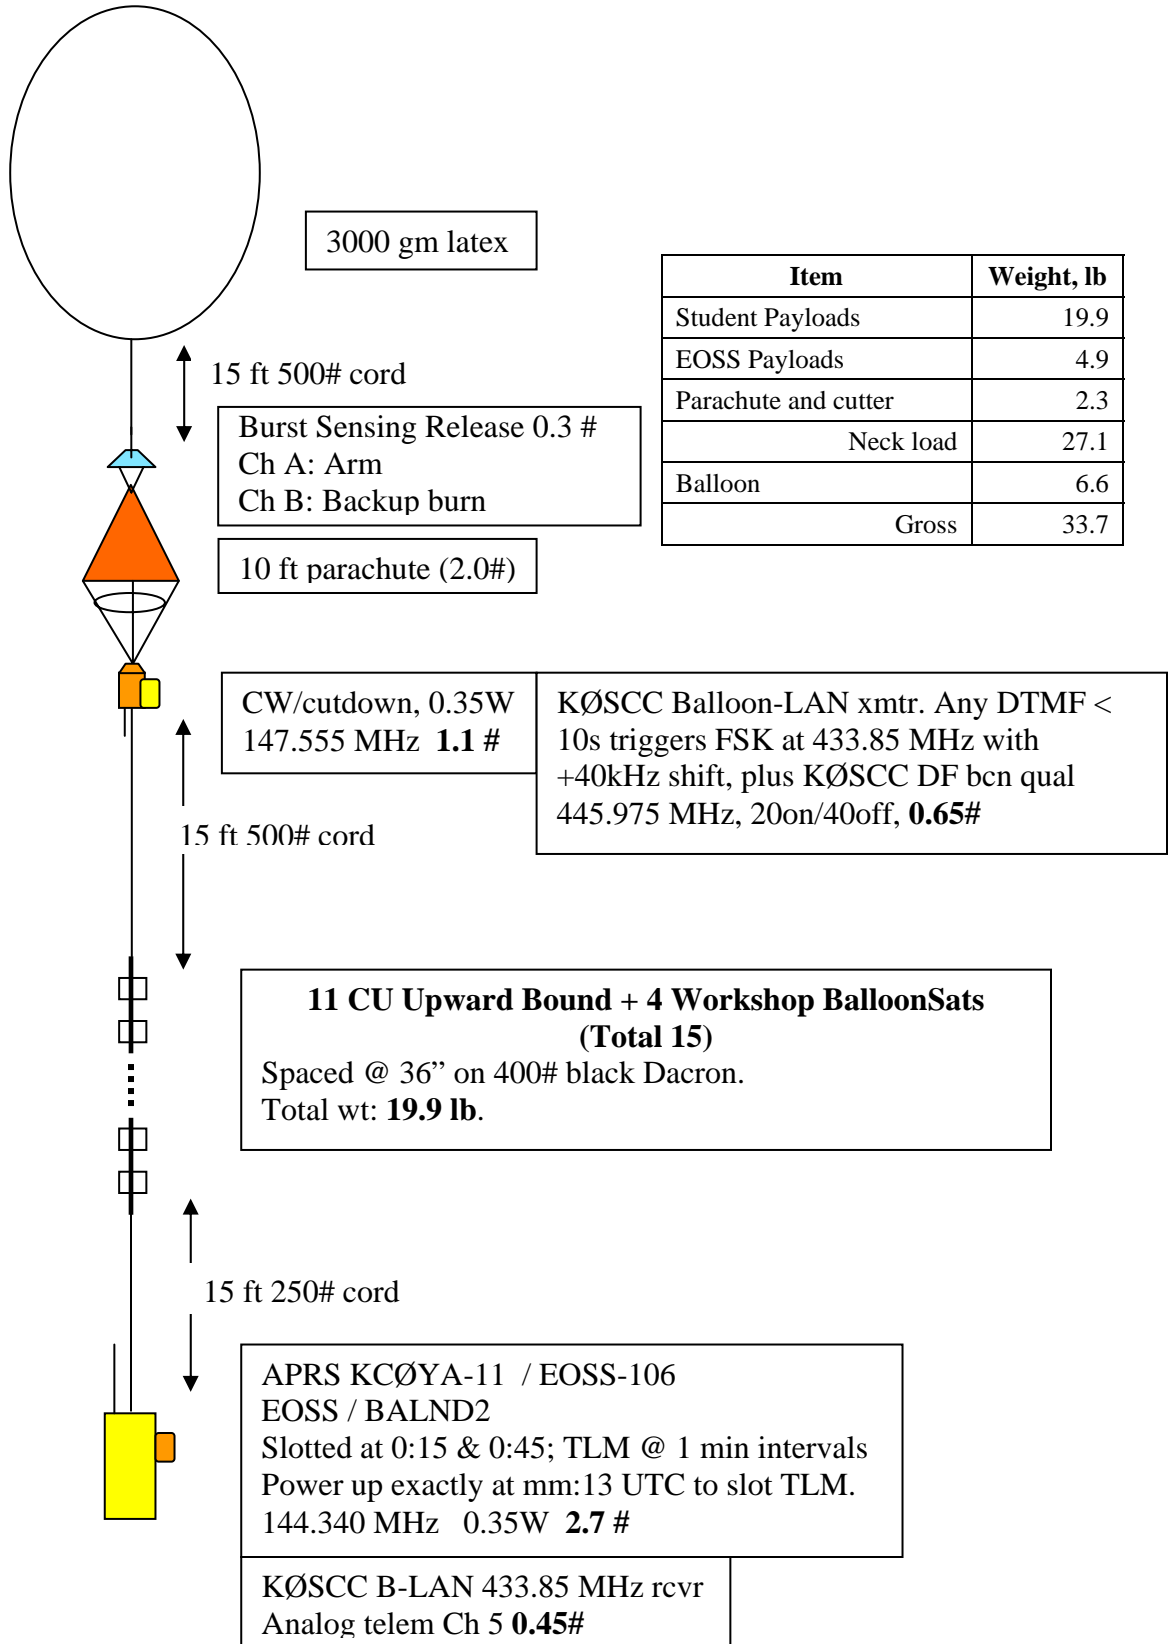

Payload Plan

EOSS-107 Rev A – Final weights

15/16 July 06 – 0730

Item	Weight, lb
Student Payloads	19.8
EOSS Payloads	4.4
Parachute and cutter	2.1
Neck load	26.3
Balloon	6.6
Gross	32.9

Payload Plan

EOSS-108

15/16 July 06 – 0815

Launch no sooner than 45 minutes after EOSS-107

Item	Weight, lb
Student Payloads	19.9
EOSS Payloads	4.9
Parachute and cutter	2.3
Neck load	27.1
Balloon	6.6
Gross	33.7