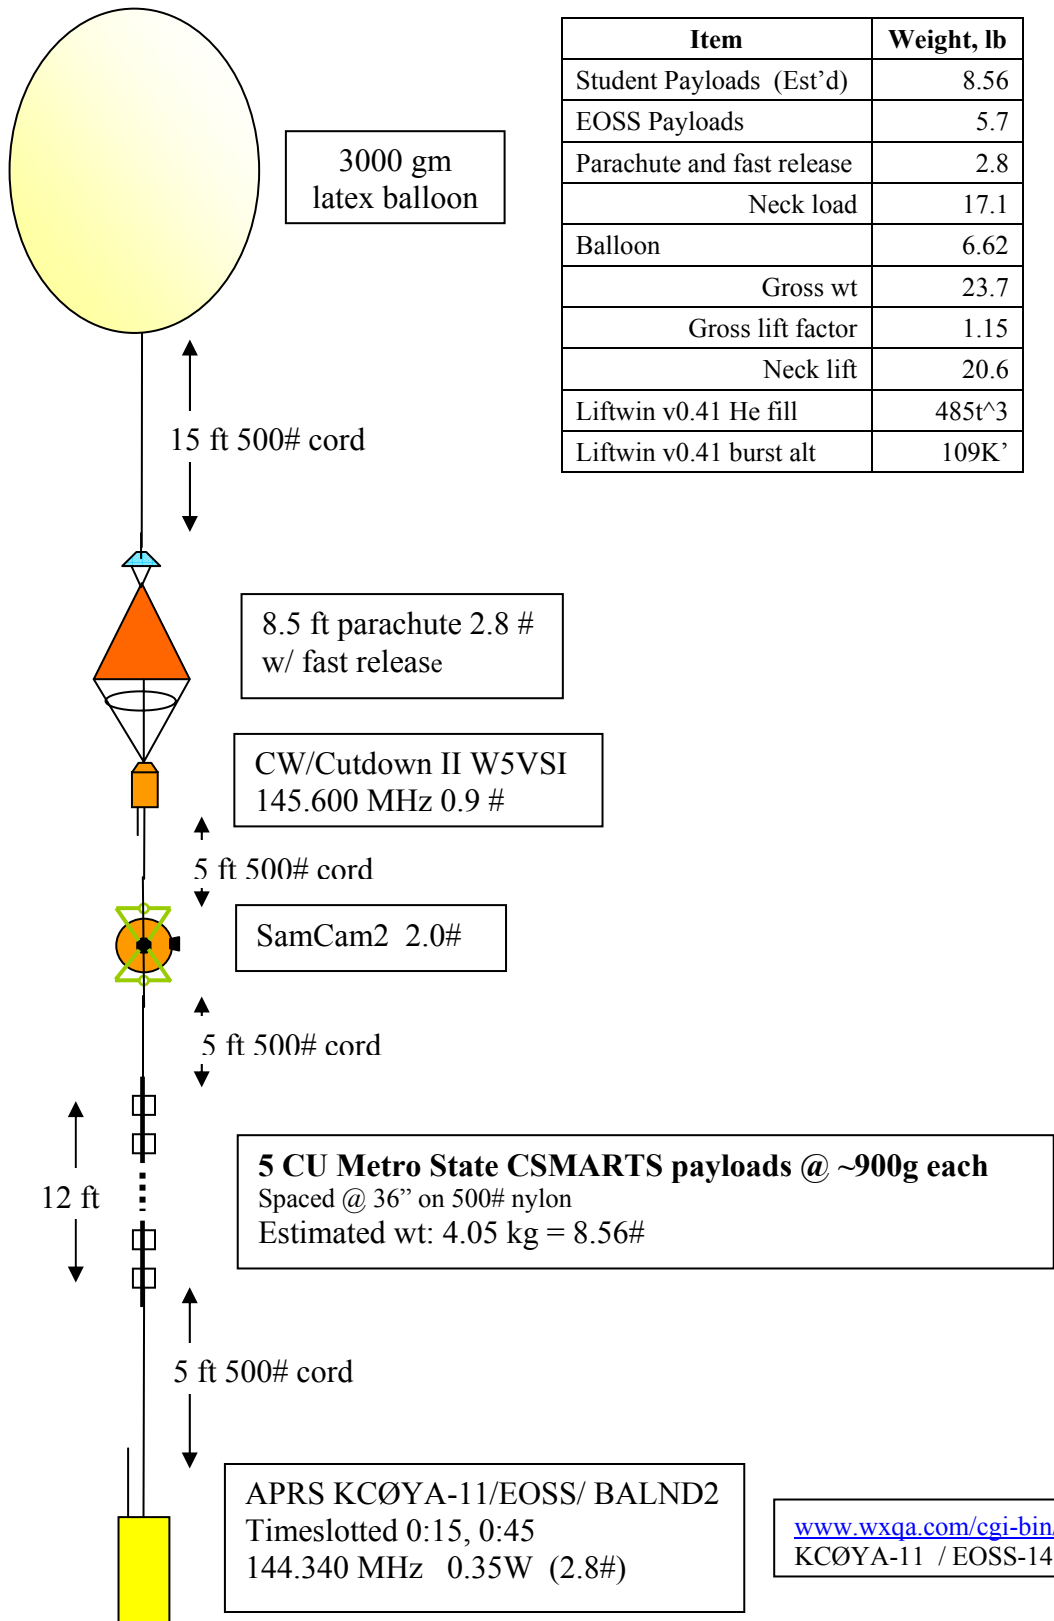

Payload Plan

EOSS-148
Rev F – actual weight flown

07 Nov 2009 @ 0710
108k ft

www.wxqa.com/cgi-bin/balon1.cgi
 KCØYA-11 / EOSS-148