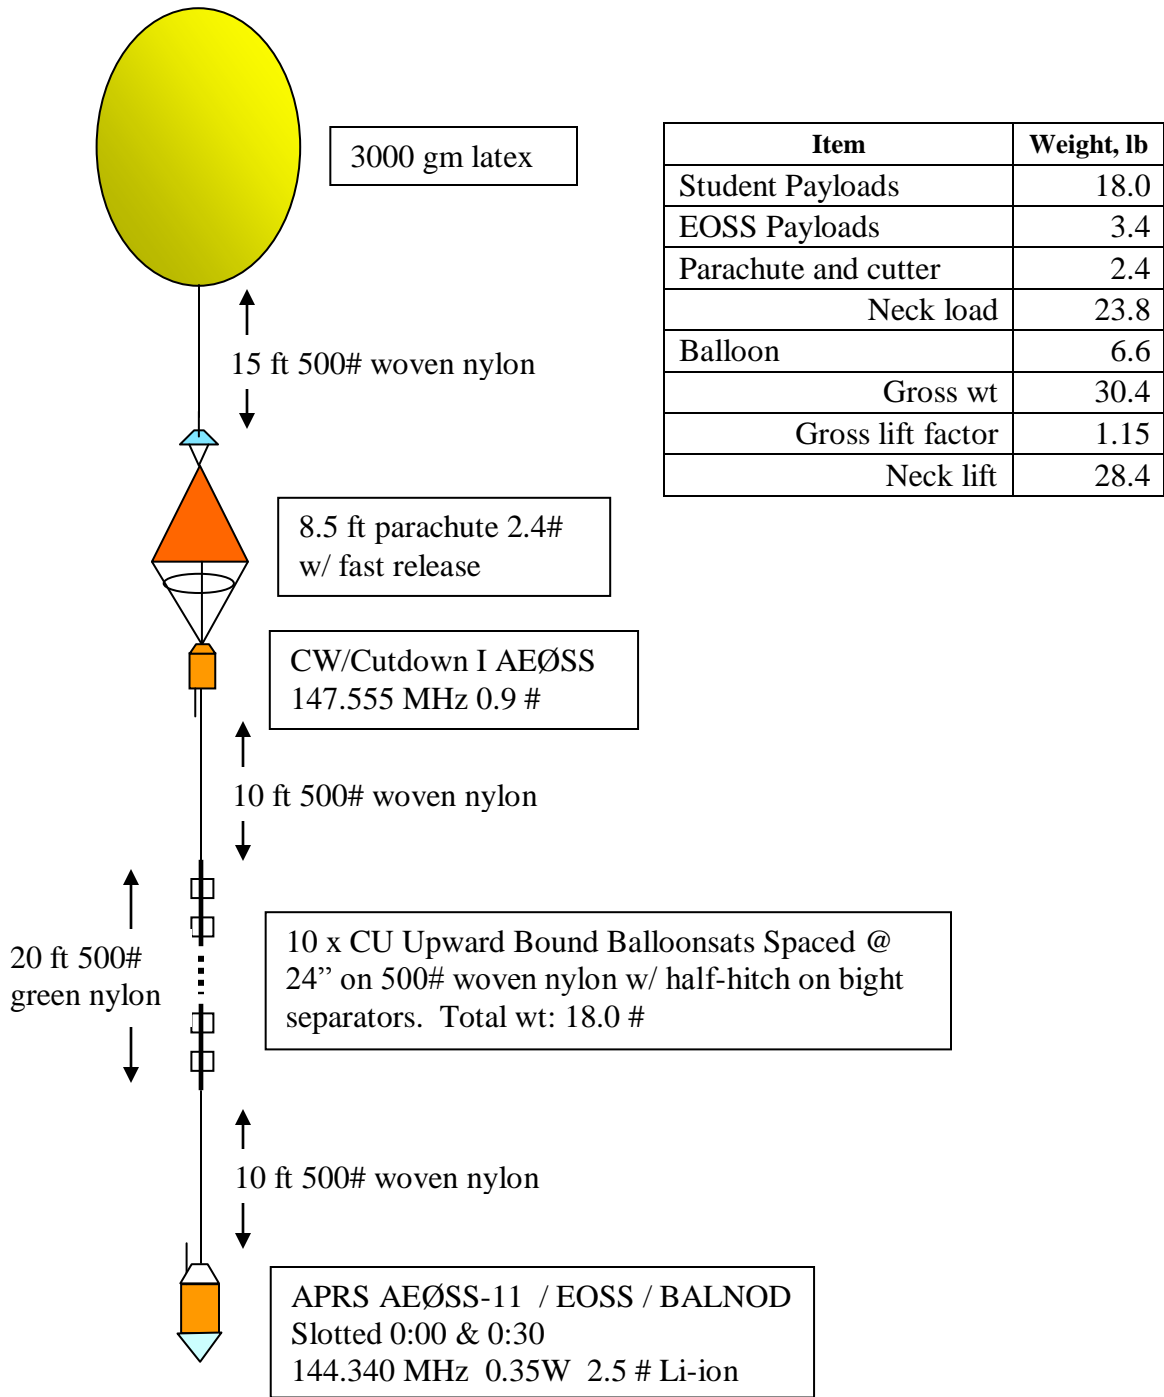

Payload Plan

EOSS-142 Rev B – Weights

11/12 July 2009 @ 0650

Item	Weight, lb
Student Payloads	18.0
EOSS Payloads	3.4
Parachute and cutter	2.4
Neck load	23.8
Balloon	6.6
Gross wt	30.4
Gross lift factor	1.15
Neck lift	28.4