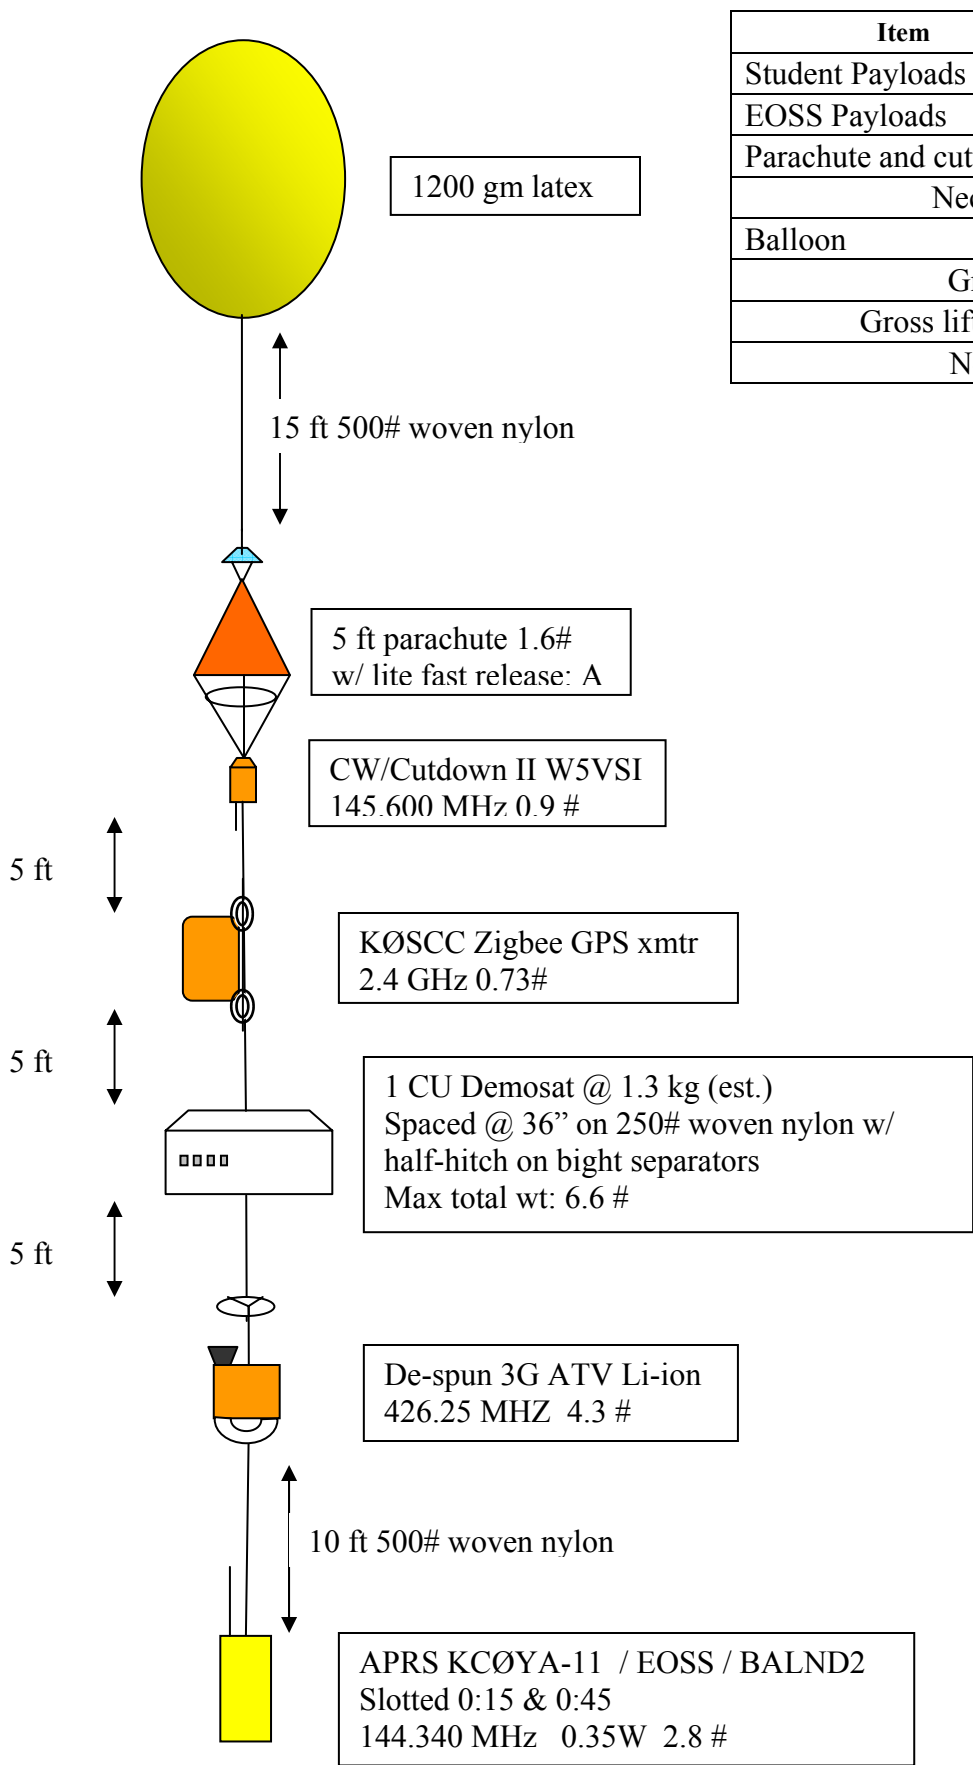

# Payload Plan

## EOSS-141

### Rev C – updated EOSS weight

Item	Weight, lb
Student Payloads (est'd)	2.87
EOSS Payloads	8.77
Parachute and cutter	1.8
Neck load	13.4
Balloon	2.6
Gross wt	16.0
Gross lift factor	1.25
Neck lift	17.4