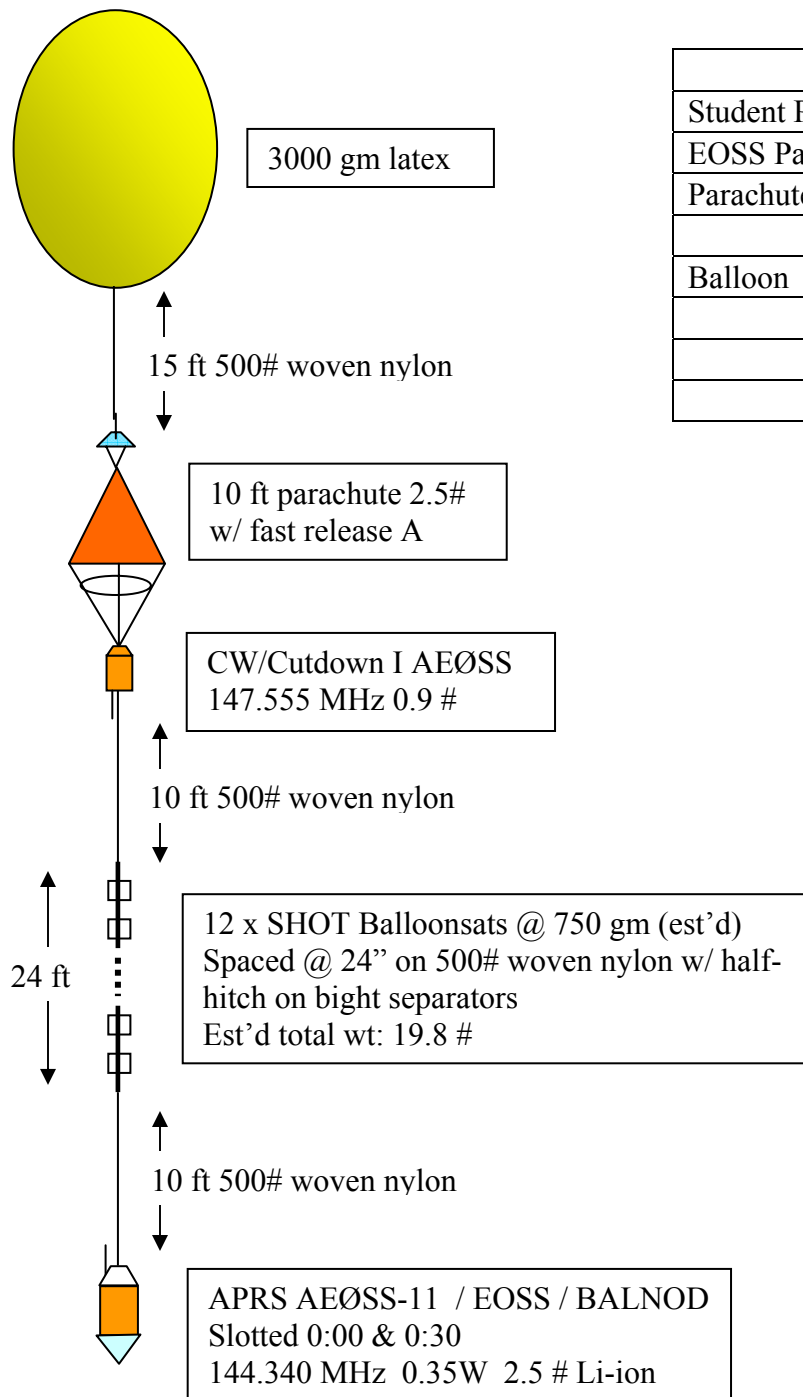

Payload Plan

EOSS-140

13 Jun 2009 @ 0650

Rev C –final payload weights

Item	Weight, lb
Student Payloads (est'd)	20.34
EOSS Payloads	3.4
Parachute and cutter	2.5
Neck load	26.2
Balloon	6.6
Gross wt	32.8
Gross lift factor	1.15
Neck lift	31.1