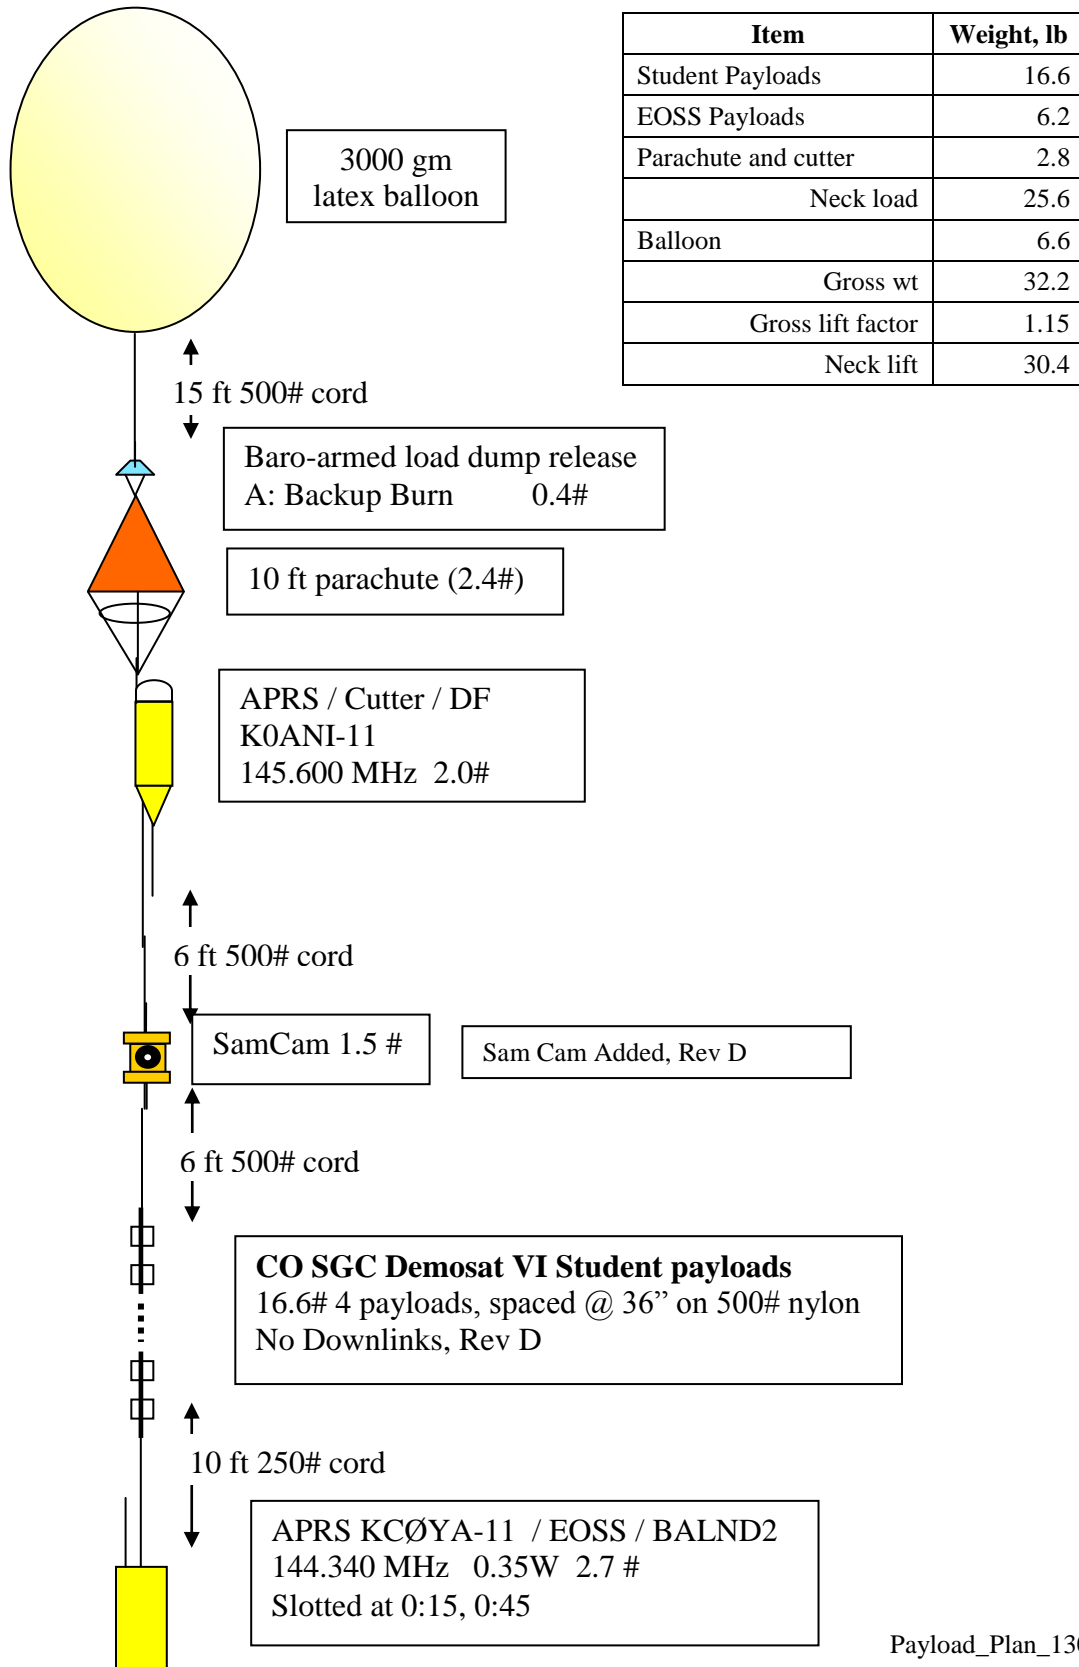

# Payload Plan

EOSS-130

26/27 Jul 2008 @ 0800

## Rev D: Modified Student & EOSS Payload Weights, Added SamCam

Item	Weight, lb
Student Payloads	16.6
EOSS Payloads	6.2
Parachute and cutter	2.8
Neck load	25.6
Balloon	6.6
Gross wt	32.2
Gross lift factor	1.15
Neck lift	30.4