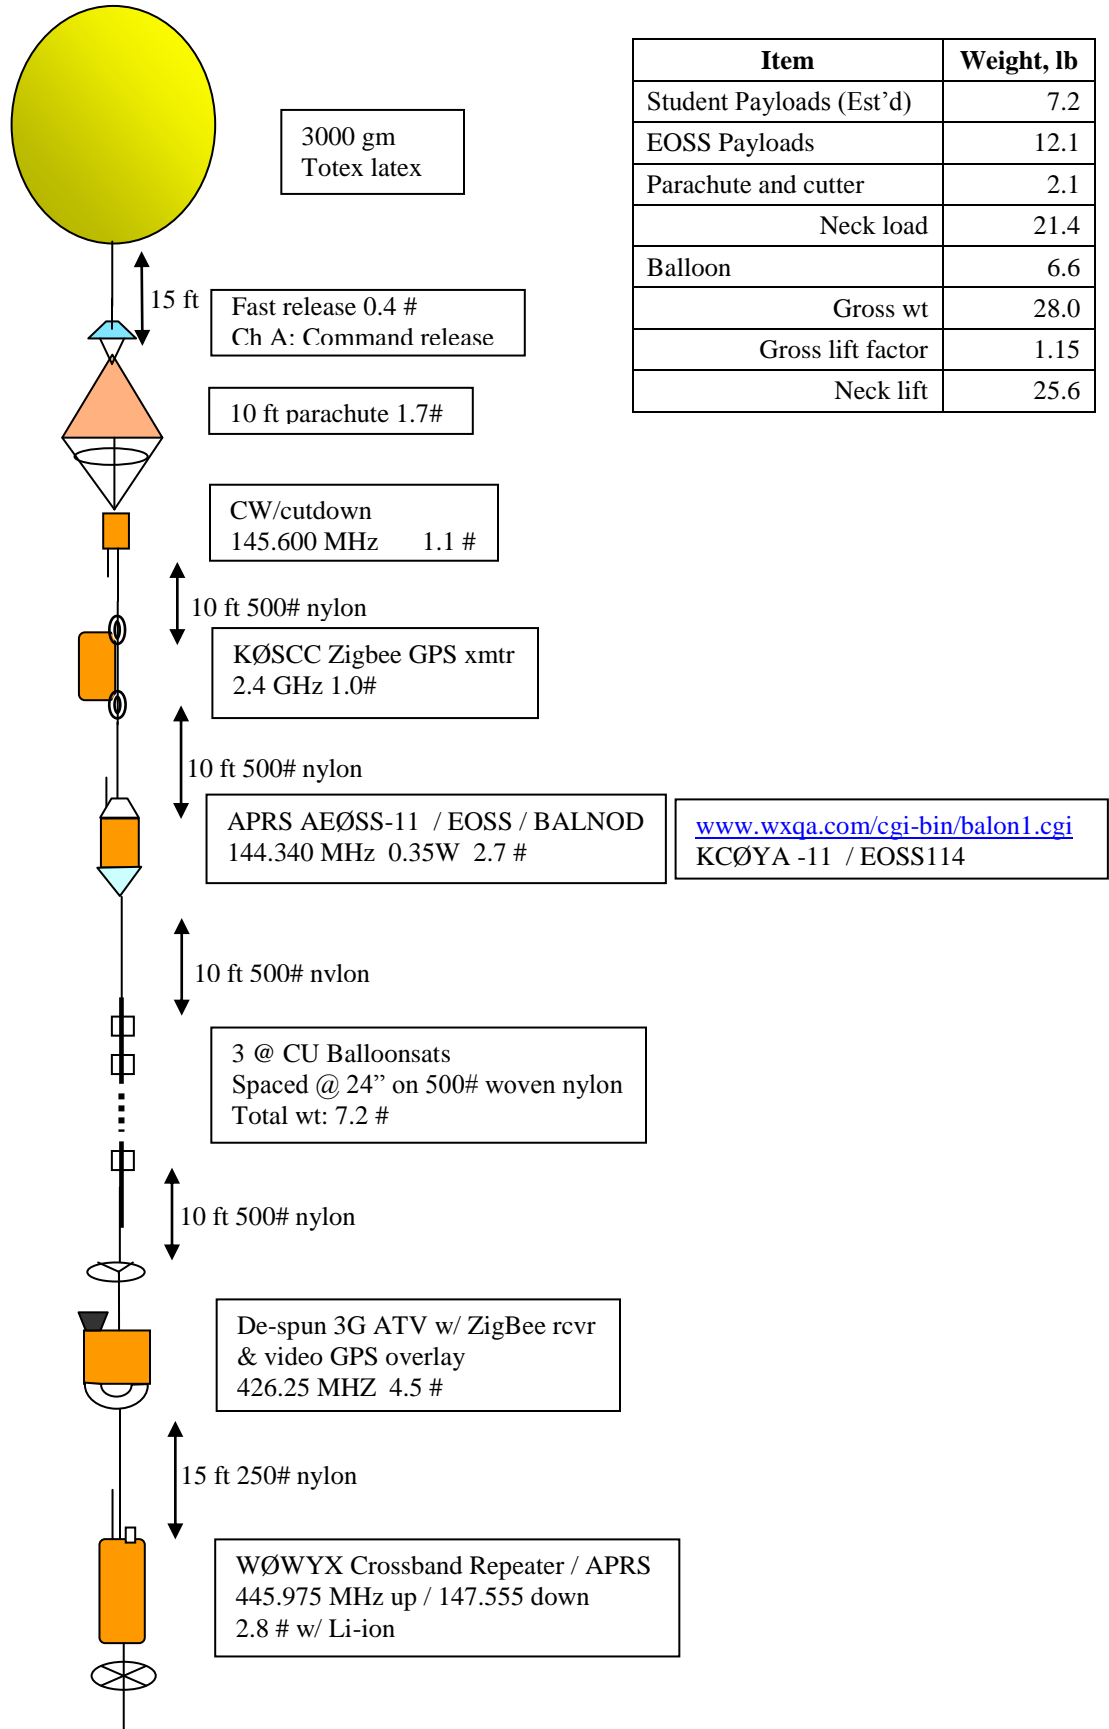

# Payload Plan

# EOSS-126 RevA – Revised weights

15/16 Feb 08

Item	Weight, lb
Student Payloads (Est'd)	7.2
EOSS Payloads	12.1
Parachute and cutter	2.1
Neck load	21.4
Balloon	6.6
Gross wt	28.0
Gross lift factor	1.15
Neck lift	25.6