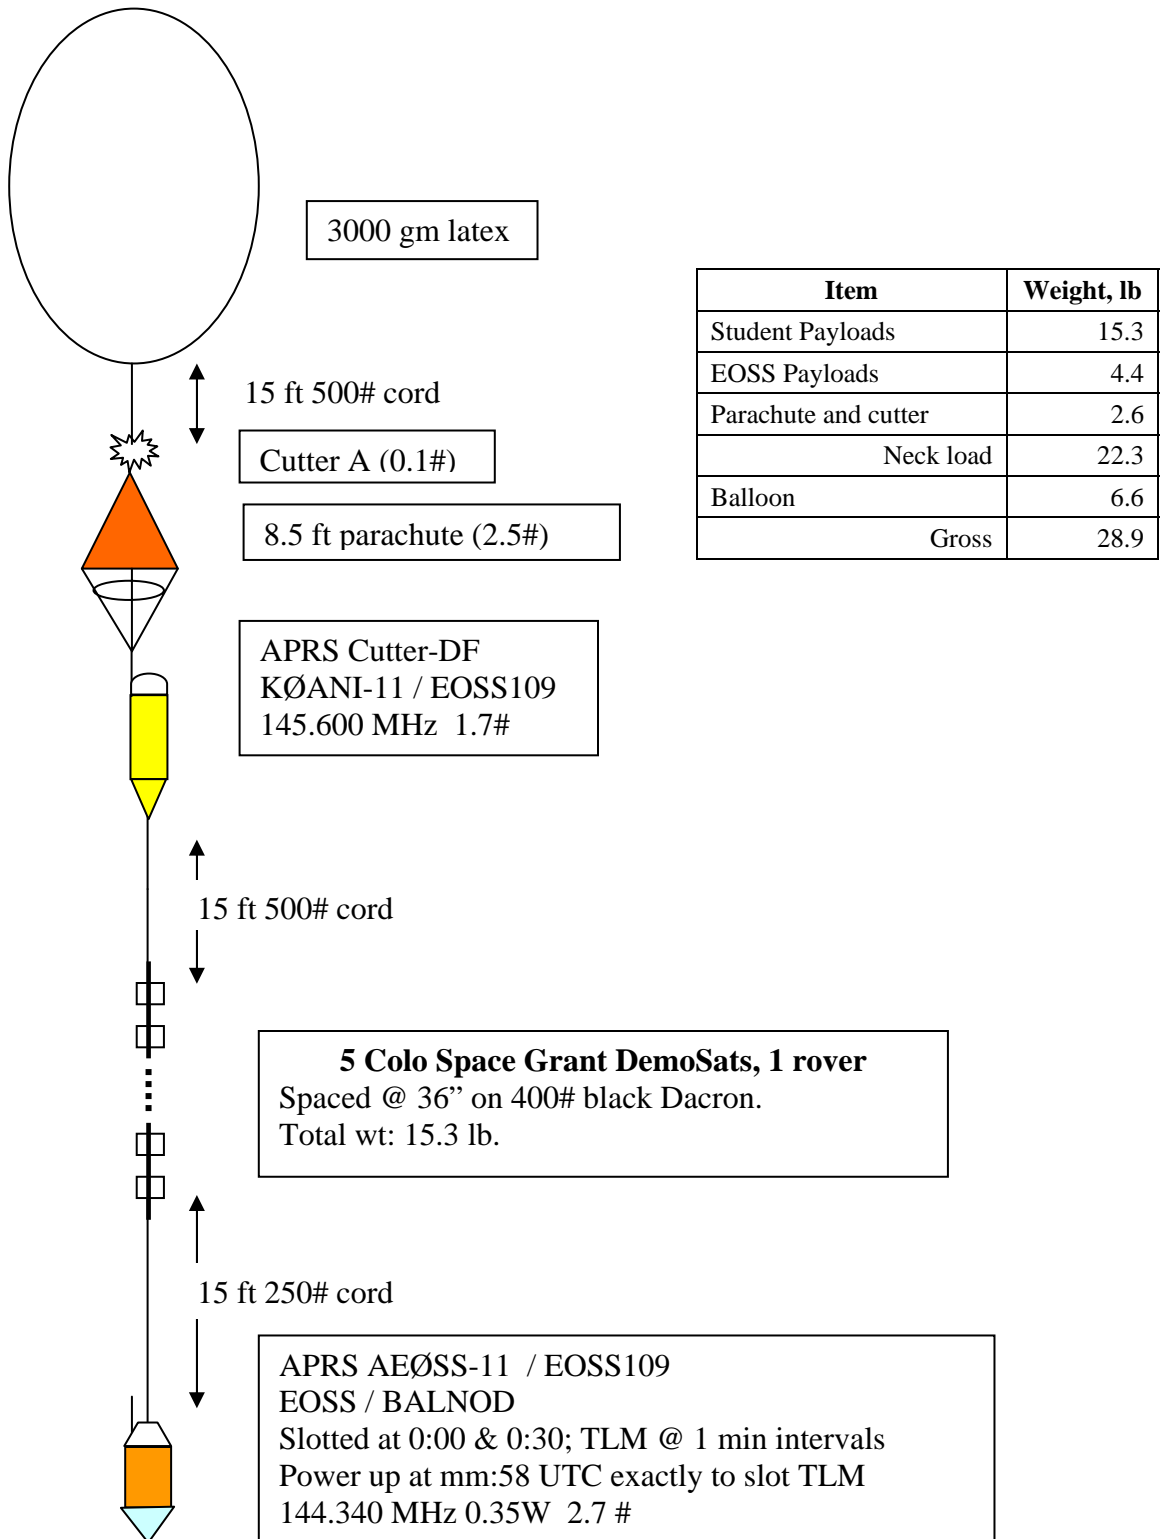

Payload Plan

EOSS-109 Rev B- Final weights

29/30 July 06 – 0730

Payload Plan

EOSS-110

29/30 July 06 – 0815

Launch no sooner than 45 minutes after EOSS-109