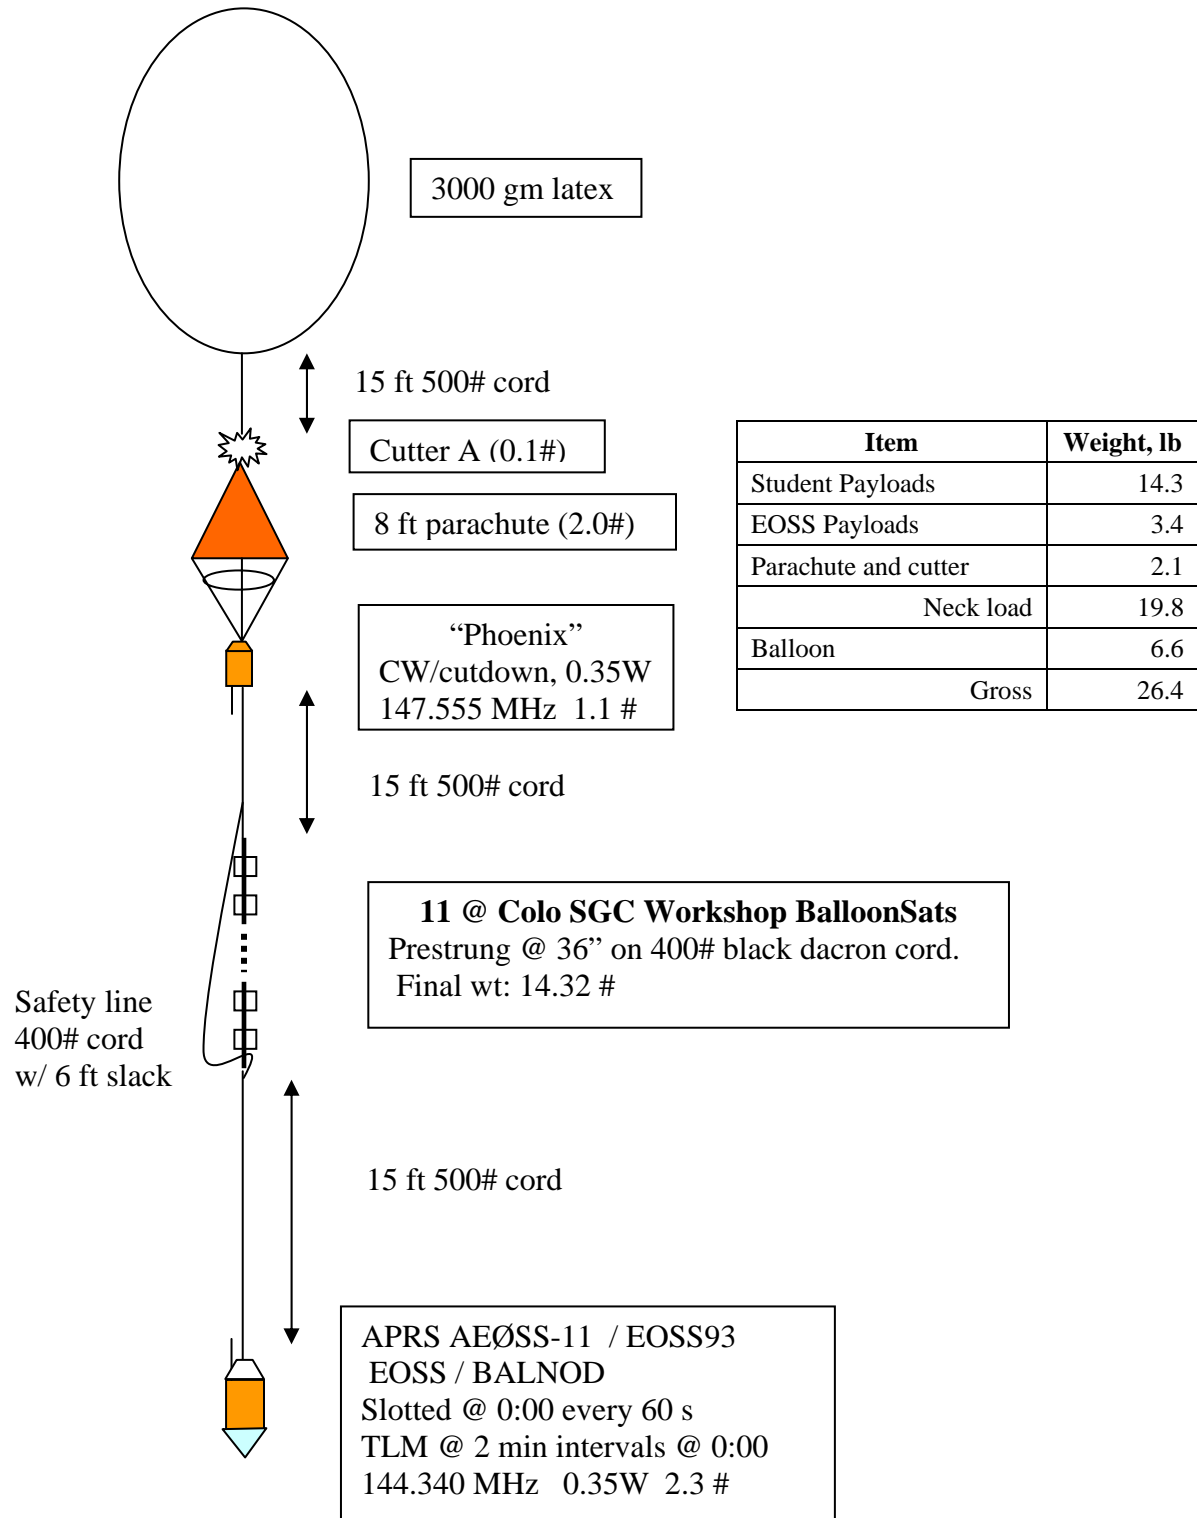

Payload Plan

EOSS-93
Operated by EOSS Rev A

16/17 July 05 – 0730