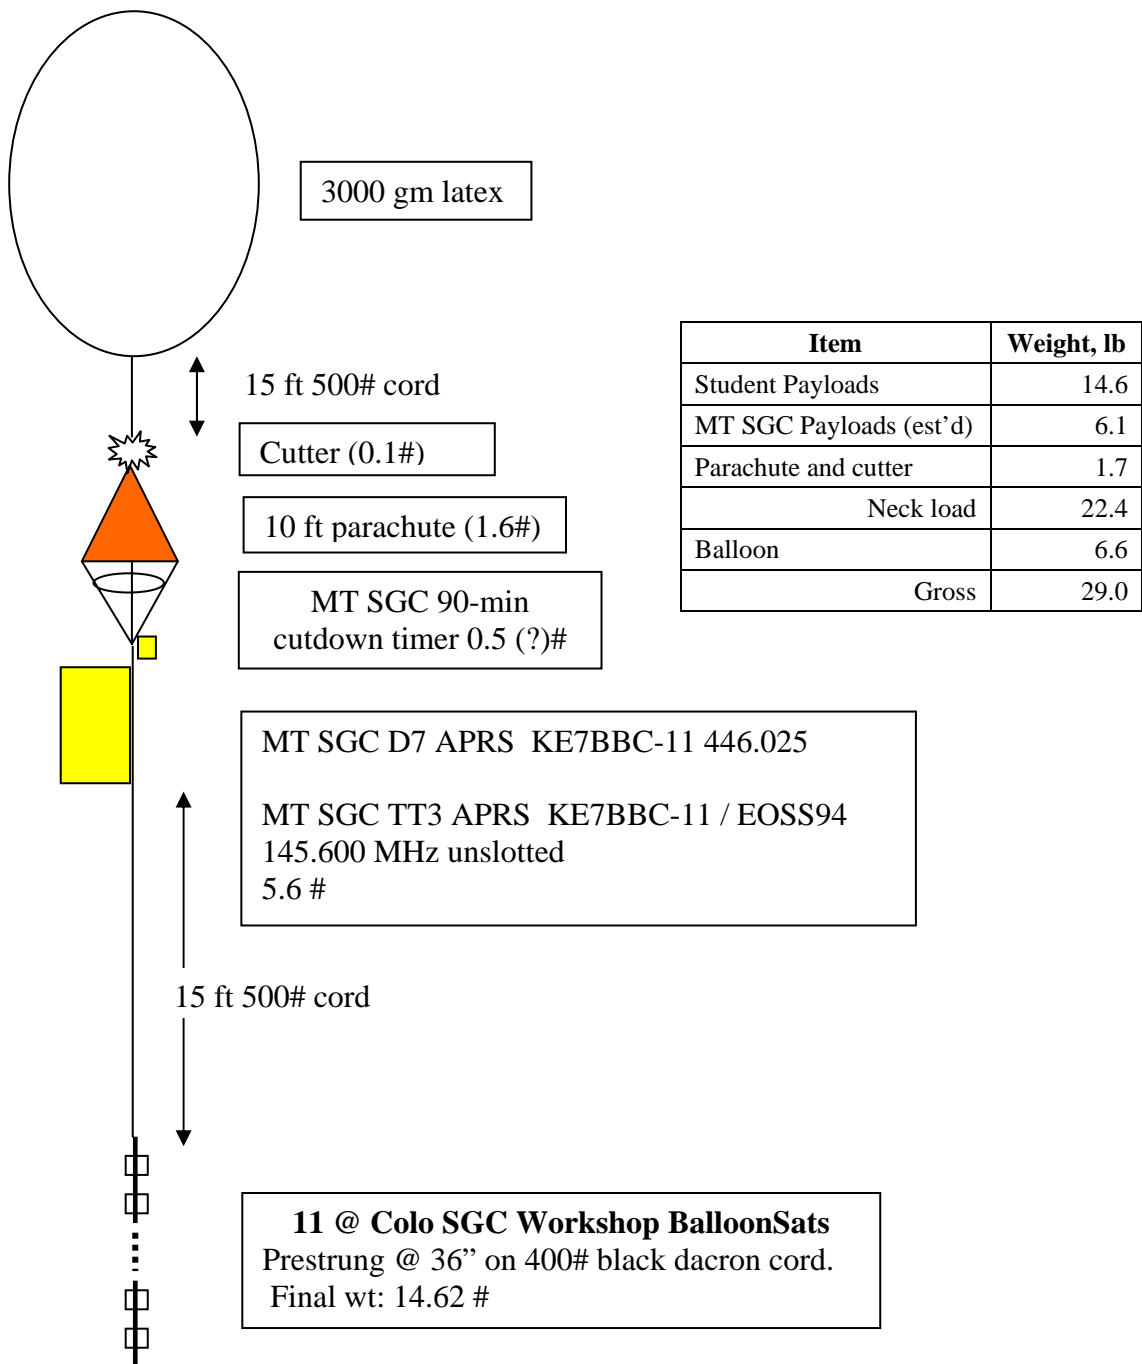

Payload Plan

EOSS-93
Operated by EOSS Rev A

16/17 July 05 – 0730

Payload Plan

EOSS-94

16/17 July 05 – 0815

Operated by MT Space Grant Rev A

Launch no sooner than 45 minutes after EOSS-93

Payload Plan

EOSS-95

17 July 05– 0900

Operated by EOSS Rev A

Launch no sooner than 45 min after EOSS-94

Item	Weight, lb
Student Payloads (MAX)	17.6
EOSS Payloads	3.4
Parachute and cutter	1.7
Neck load	22.7
Balloon	6.6
Gross	29.3