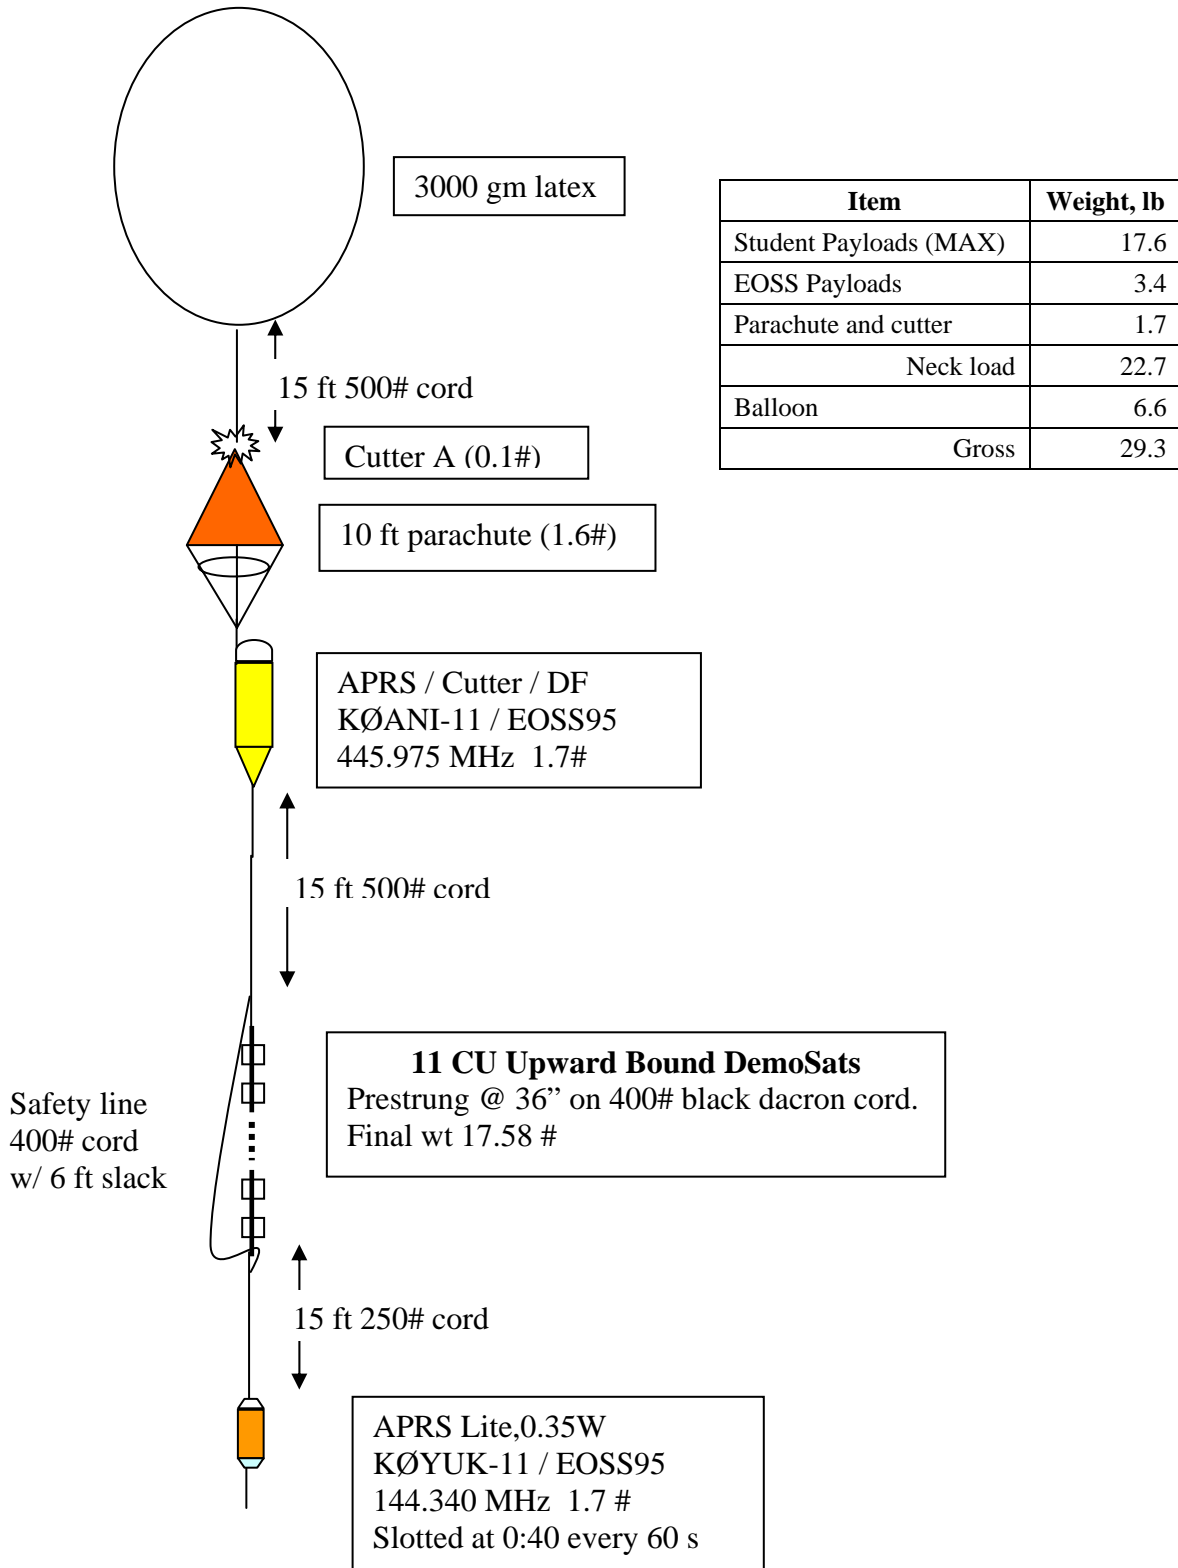

Payload Plan

EOSS-93
Operated by EOSS Rev A

16/17 July 05 – 0730

Payload Plan

EOSS-94

16/17 July 05 – 0815

Operated by MT Space Grant Rev A

Launch no sooner than 45 minutes after EOSS-93

Payload Plan

EOSS-95

17 July 05– 0900

Operated by EOSS Rev A

Launch no sooner than 45 min after EOSS-94

Item	Weight, lb
Student Payloads (MAX)	17.6
EOSS Payloads	3.4
Parachute and cutter	1.7
Neck load	22.7
Balloon	6.6
Gross	29.3